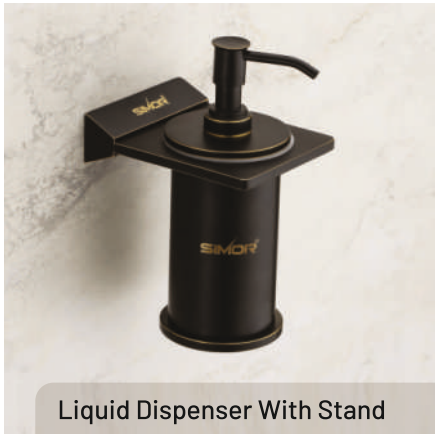

5601 - Soap Dish

5603 - Tumbler Holder

5604 - Robe Hook

5607 - Liquid Dispenser

Liquid Dispenser With Stand

5606 - Towel Rack-24"

5609 - Double Soap Dish

5608 - Paper Holder