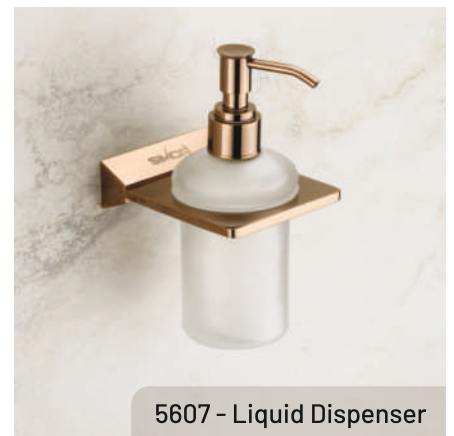

5601 - Soap Dish

5603 - Tumbler Holder

5604 - Robe Hook

5607 - Liquid Dispenser

Liquid Dispenser With Stand

5606 - Towel Rack-24"

5609 - Double Soap Dish

5608 - Paper Holder

5600

PVD ROSE GOLD
SERIES

5610 - Tumbler + Soap Dish

5602 - Napkin Ring

5600 PVD ROSE GOLD SERIES

5605 - Towel Rod-24"

5601 - Soap Dish

5603 - Tumbler Holder

5604 - Robe Hook

5607 - Liquid Dispenser

Liquid Dispenser With Stand

5606 - Towel Rack-24"

5609 - Double Soap Dish

5608 - Paper Holder

5600

CHROME
SERIES