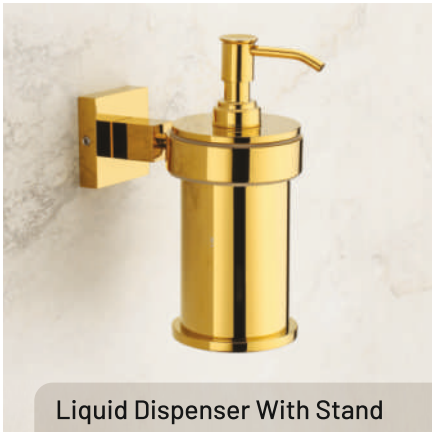

5003 - Tumbler Holder

5004 - Robe Hook

5007 - Liquid Dispenser

Liquid Dispenser With Stand

5006 - Towel Rack-24"

5009 - Double Soap Dish

5008 - Paper Holder

5000 CHROME SERIES