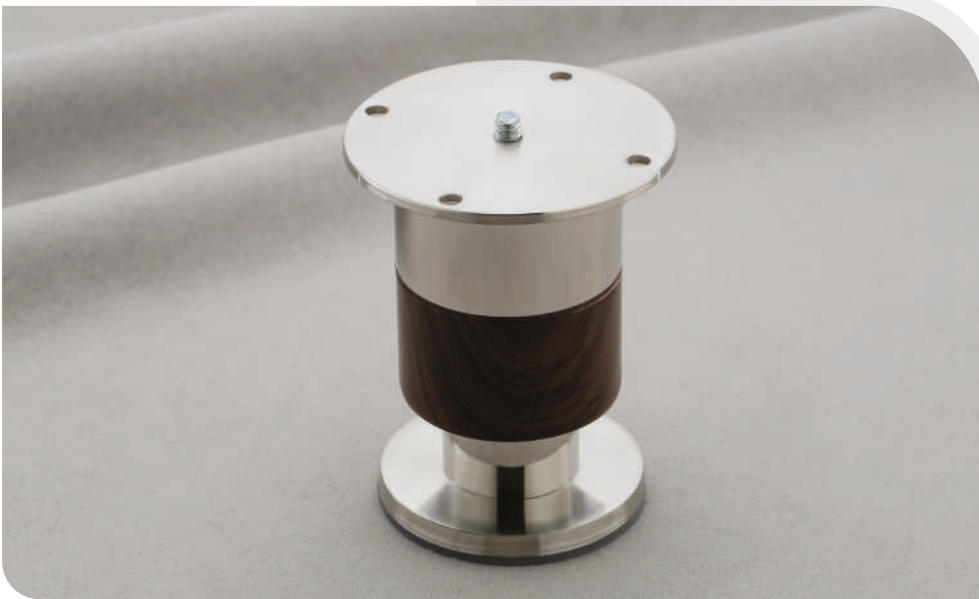

Sofa Leg

Model No.
L-18

Finish
CP/Wenge

Size in inch
3", 4", 6", 8"