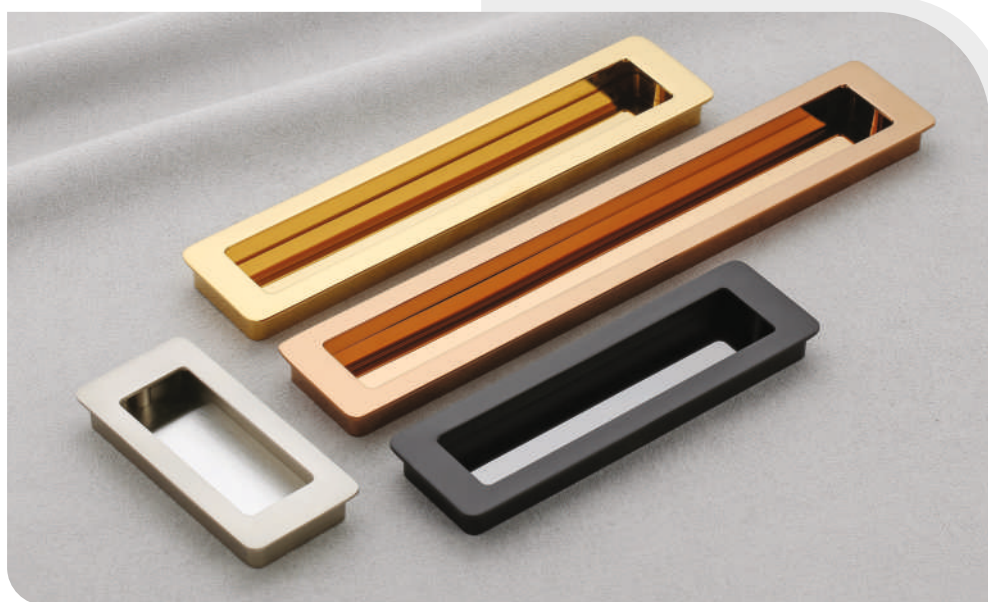

Model No.
810

Finish
Z-Black, SS, PVD Gold
PVD Rose Gold

Size in mm
96, 160, 224, 288