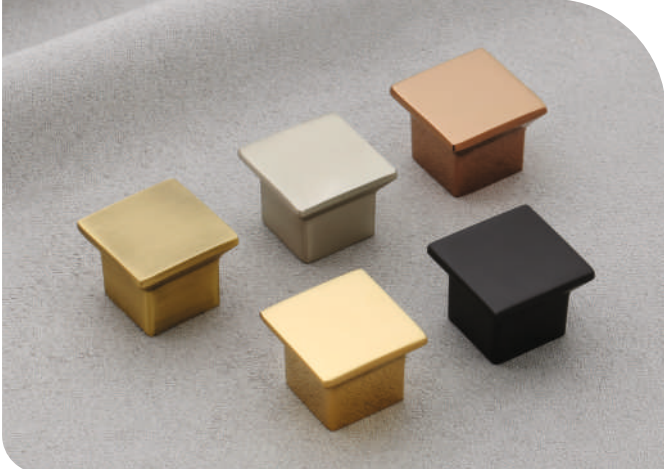

Drawer Knob

Model No. **637** | **Finish** : AB, Black, SS, PVD Gold
PVD Rose Gold
Size : Standard