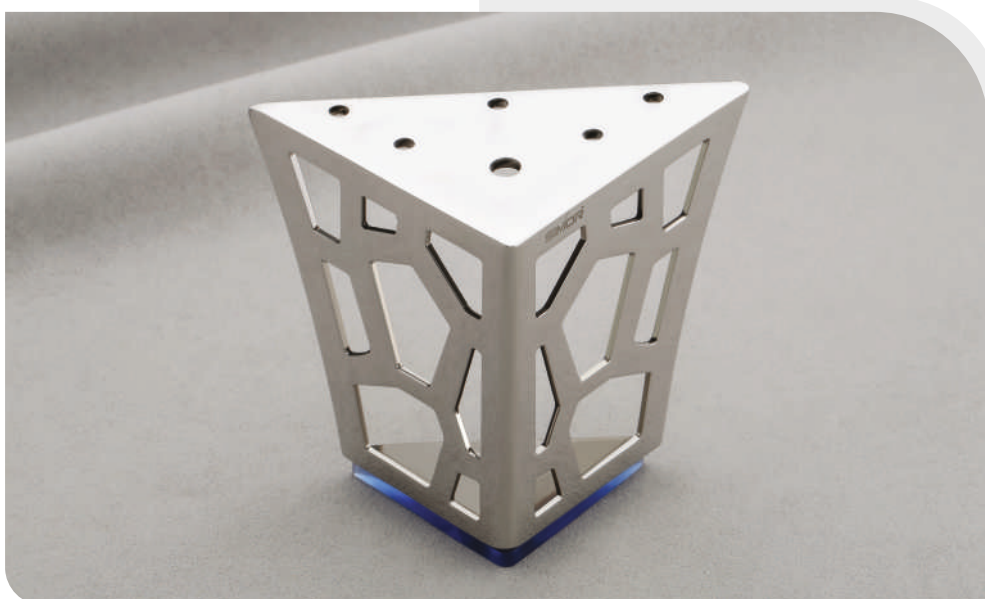

Model No.
L-56

Finish
Chrome

Size in inch
4"