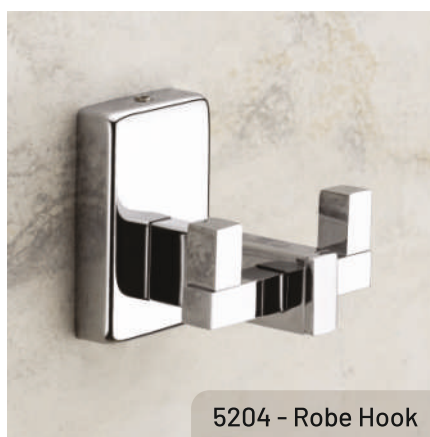

5102 - Napkin Ring

5100 CHROME SERIES

5103 - Tumbler Holder

5105 - Towel Rod-24"

5106 - Towel Rack-24"

5104 - Robe Hook

5107 - Liquid Dispenser

5109 - Double Soap Dish

5110 - Tumbler Holder + Soap Dish

5108 - Paper Holder

5200 CHROME SERIES

5210 - Tumbler + Soap Dish

5202 - Napkin Ring

5200 CHROME SERIES

5205 - Towel Rod-24"

5201 - Soap Dish

5203 - Tumbler Holder

5204 - Robe Hook

5207 - Liquid Dispenser

5206 - Towel Rack-24"

5208 - Paper Holder

5209 - Double Soap Dish

5200

JET BLACK
SERIES