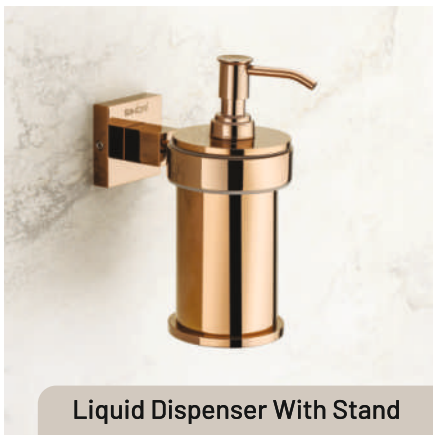

5005 - Towel Rod-24"

5001 - Soap Dish

5003 - Tumbler Holder

5004 - Robe Hook

5007 - Liquid Dispenser

Liquid Dispenser With Stand

5006 - Towel Rack-24"

5008 - Paper Holder