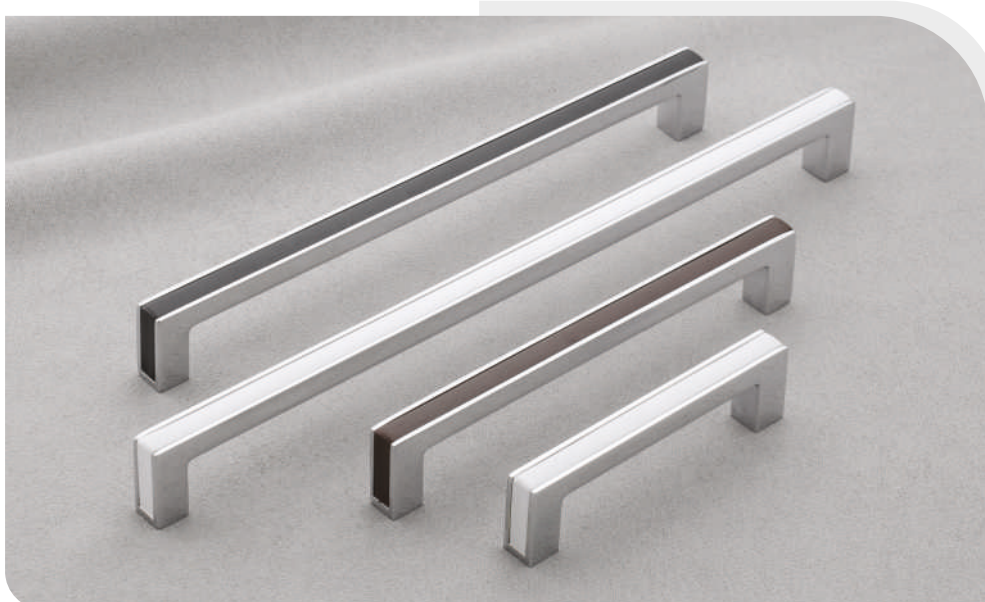

Model No.
537

Finish
CP/Black, CP/Walnut, CP/White

Size in mm
96, 160, 224, 288