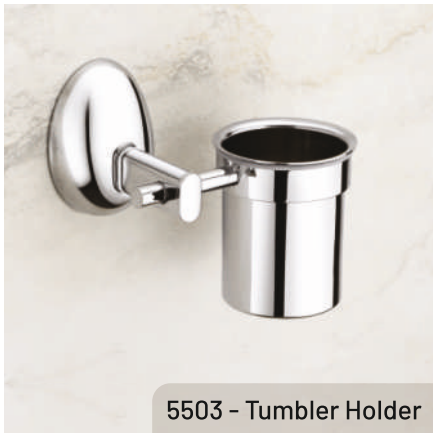

5305 - Towel Rod-24"

5306 - Towel Rack-24"

5304 - Robe Hook

5307 - Liquid Dispenser

5309 - Double Soap Dish

5310 - Tumbler Holder + Soap Dish

5308 - Paper Holder

5400 CHROME SERIES

5401 - Soap Dish

5402 - Napkin Ring

5400 CHROME SERIES

5403 - Tumbler Holder

5405 - Towel Rod-24"

5406 - Towel Rack-24"

5404 - Robe Hook

5407 - Liquid Dispenser

5409 - Double Soap Dish

5410 - Tumbler Holder + Soap Dish

5408 - Paper Holder

5500

CHROME
SERIES

5510 - Tumbler + Soap Dish

5502 - Napkin Ring

5500 CHROME SERIES

5505 - Towel Rod-24"

5501 - Soap Dish

5503 - Tumbler Holder

5504 - Robe Hook

5507 - Liquid Dispenser

5508 - Paper Holder

5506 - Towel Rack-24"

5509 - Double Soap Dish