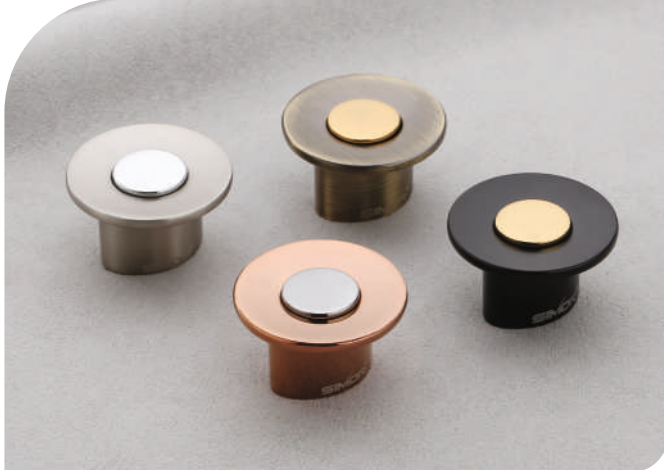

Model No. **628** | **Finish** : AB/PVD Gold, Black/PVD Gold
PVD RG/PVD Grey, SS/CP
Size : Standard