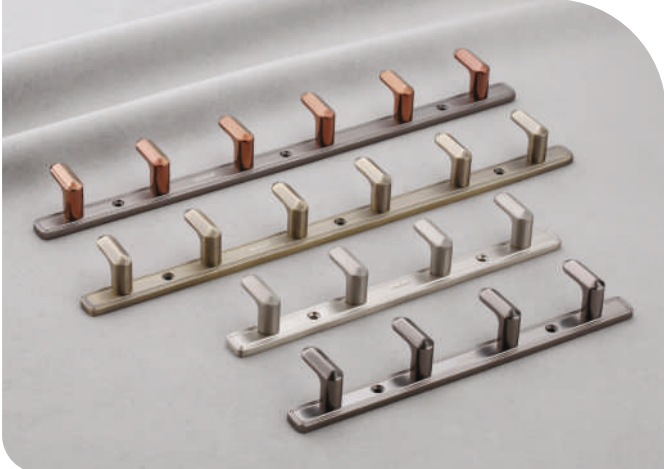

Cloth Hook

Model No. **KH-07** | **Finish** : SS, AB, Graphite, BN/PVD RG
Size : 4, 6 Pin