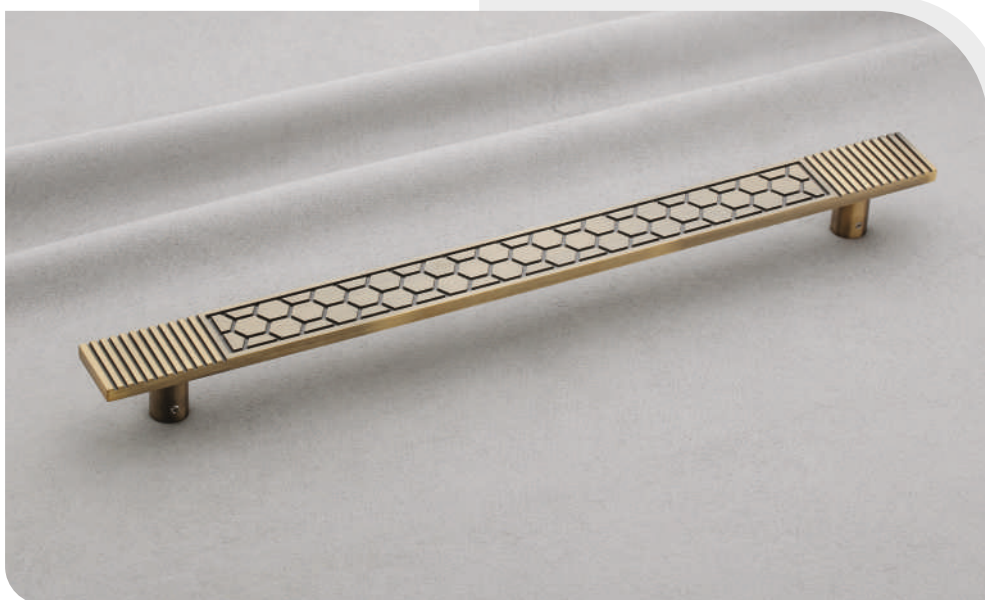

Glass Door Handle

Model No.
9010

Finish
Matt/AB

Size in inch
12", 18"