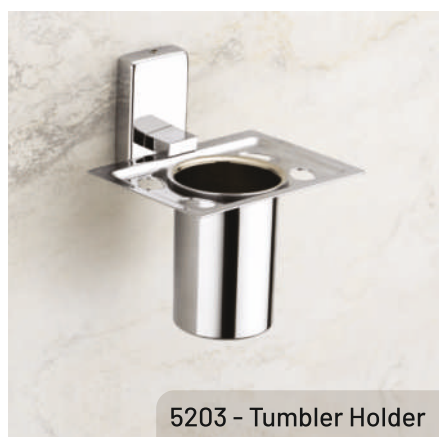

5102 - Napkin Ring

5100 CHROME SERIES

5103 - Tumbler Holder

5105 - Towel Rod-24"

5106 - Towel Rack-24"

5104 - Robe Hook

5107 - Liquid Dispenser

5109 - Double Soap Dish

5110 - Tumbler Holder + Soap Dish

5108 - Paper Holder

5200 CHROME SERIES

5210 - Tumbler + Soap Dish

5202 - Napkin Ring

5200 CHROME SERIES

5205 - Towel Rod-24"

5201 - Soap Dish

5203 - Tumbler Holder

5204 - Robe Hook

5207 - Liquid Dispenser

5206 - Towel Rack-24"

5208 - Paper Holder

5209 - Double Soap Dish

5200

JET BLACK
SERIES