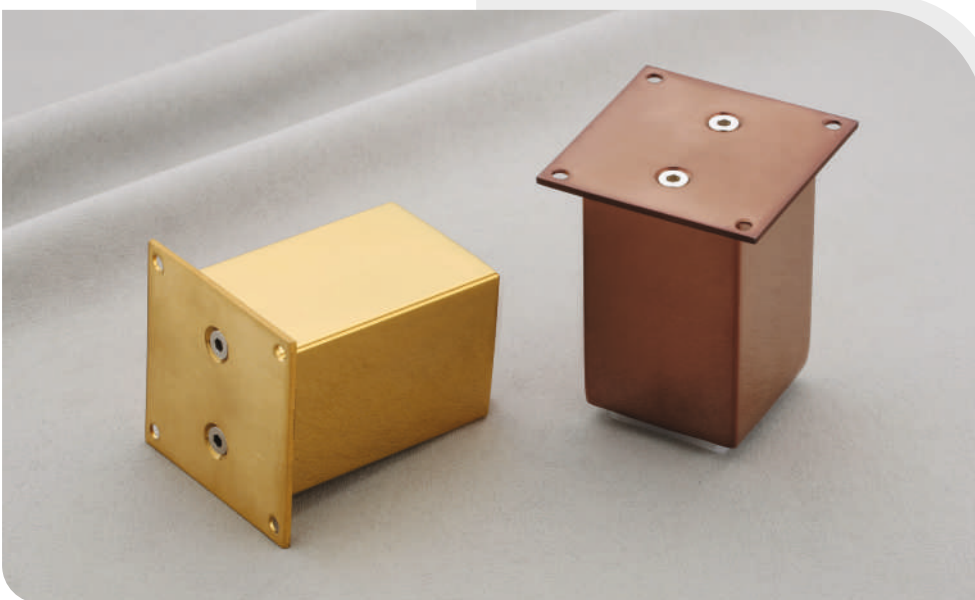

Model No.
L-44

Finish
PVD Gold, PVD RG

Size in inch
3", 4", 6"