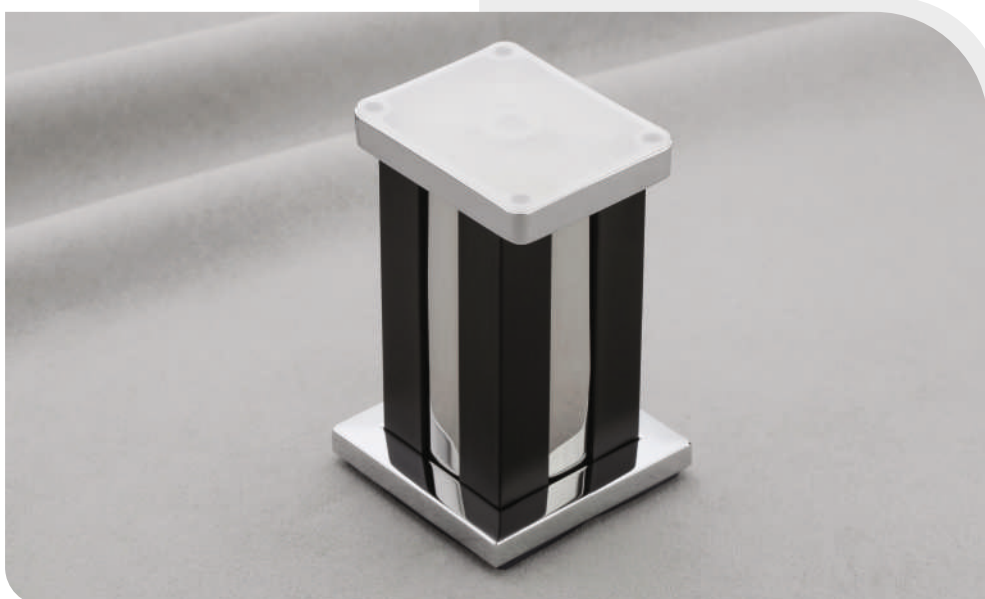

Model No.
L-41

Finish
CP/Wenge

Size in inch
3", 4", 6"