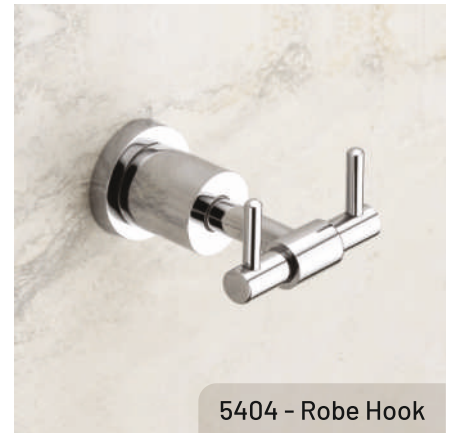

5305 - Towel Rod-24"

5306 - Towel Rack-24"

5304 - Robe Hook

5307 - Liquid Dispenser

5309 - Double Soap Dish

5310 - Tumbler Holder + Soap Dish

5308 - Paper Holder

5400 CHROME SERIES

5401 - Soap Dish

5402 - Napkin Ring

5400 CHROME SERIES

5403 - Tumbler Holder

5405 - Towel Rod-24"

5406 - Towel Rack-24"

5404 - Robe Hook

5407 - Liquid Dispenser