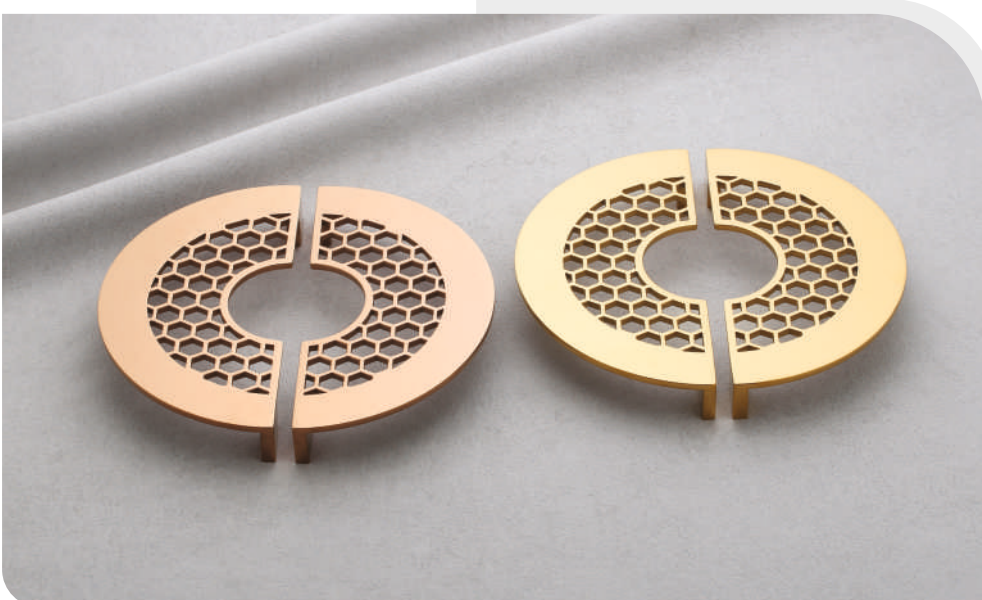

6", 8"

Model No.

817

Finish

PVD Gold, PVD Rose Gold

Size in Inch

8"

Cabinet Handle