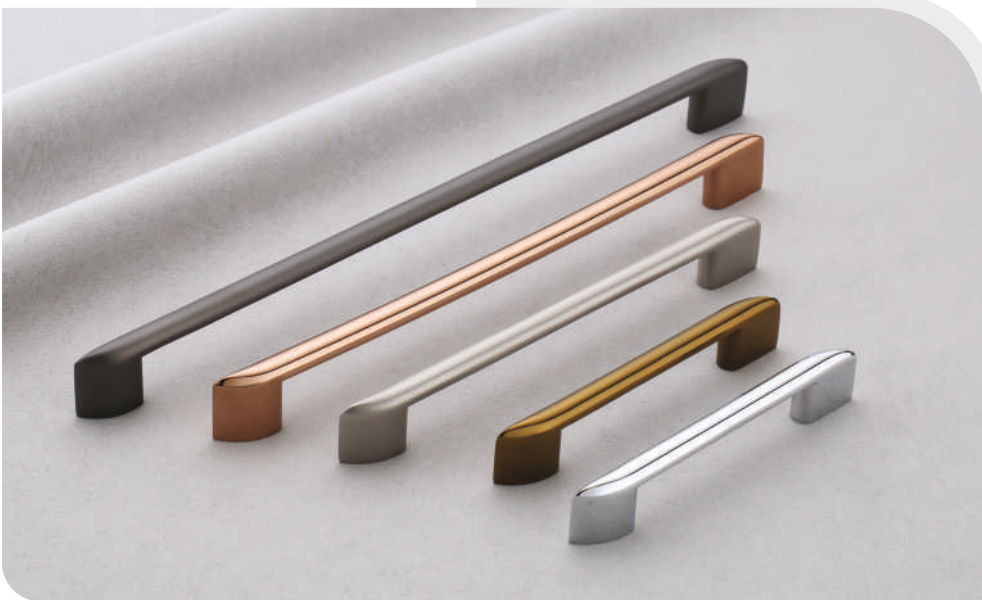

Model No.
550

Finish
Black, CP, Rose Gold, SS

Size in mm
96, 160, 224, 288