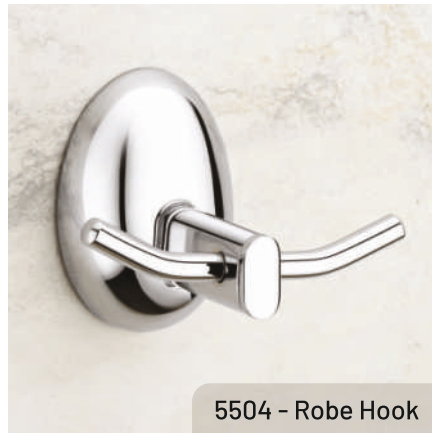

5305 - Towel Rod-24"

5306 - Towel Rack-24"

5304 - Robe Hook

5307 - Liquid Dispenser

5309 - Double Soap Dish

5310 - Tumbler Holder + Soap Dish

5308 - Paper Holder

5400 CHROME SERIES

5401 - Soap Dish

5402 - Napkin Ring

5400 CHROME SERIES

5403 - Tumbler Holder

5405 - Towel Rod-24"

5406 - Towel Rack-24"

5404 - Robe Hook

5407 - Liquid Dispenser

5409 - Double Soap Dish

5410 - Tumbler Holder + Soap Dish

5408 - Paper Holder

5500

CHROME
SERIES

5510 - Tumbler + Soap Dish

5502 - Napkin Ring

5500 CHROME SERIES

5505 - Towel Rod-24"

5501 - Soap Dish

5503 - Tumbler Holder

5504 - Robe Hook

5507 - Liquid Dispenser

5508 - Paper Holder

5506 - Towel Rack-24"

5509 - Double Soap Dish