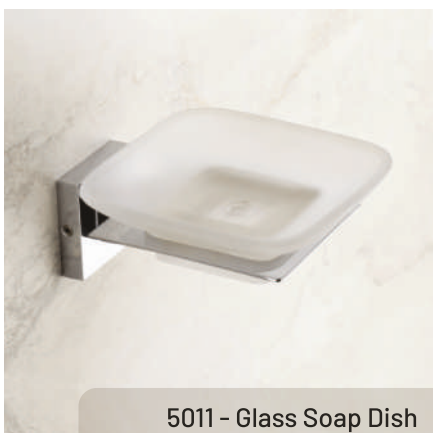

Liquid Dispenser With Stand

5011 - Glass Soap Dish