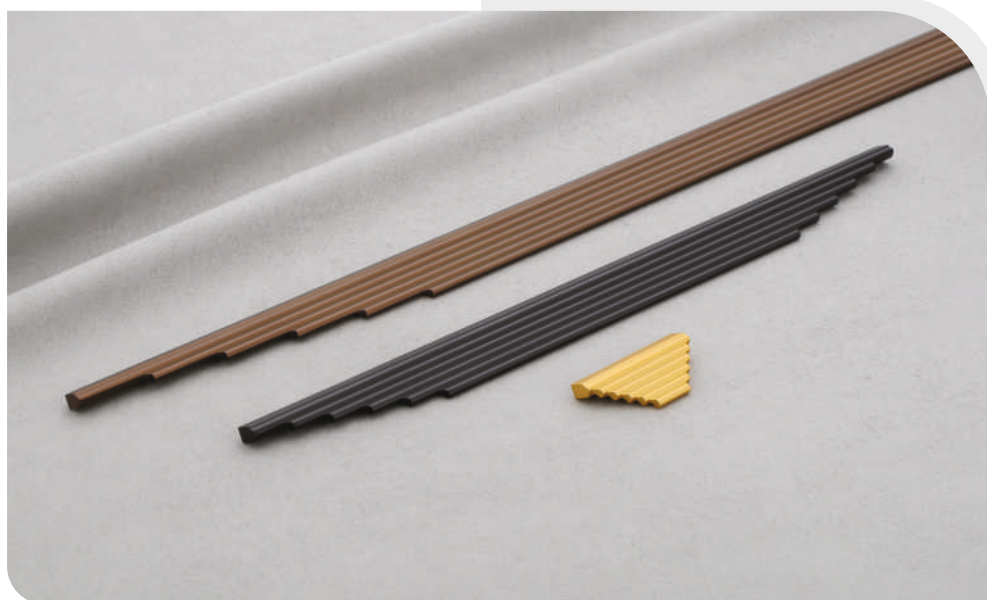

Cabinet Handle

Model No.
7022

Finish
Silk Black
Silk Gold
Silk RG

Size in Inch
3", 8", 18", 24", 36"