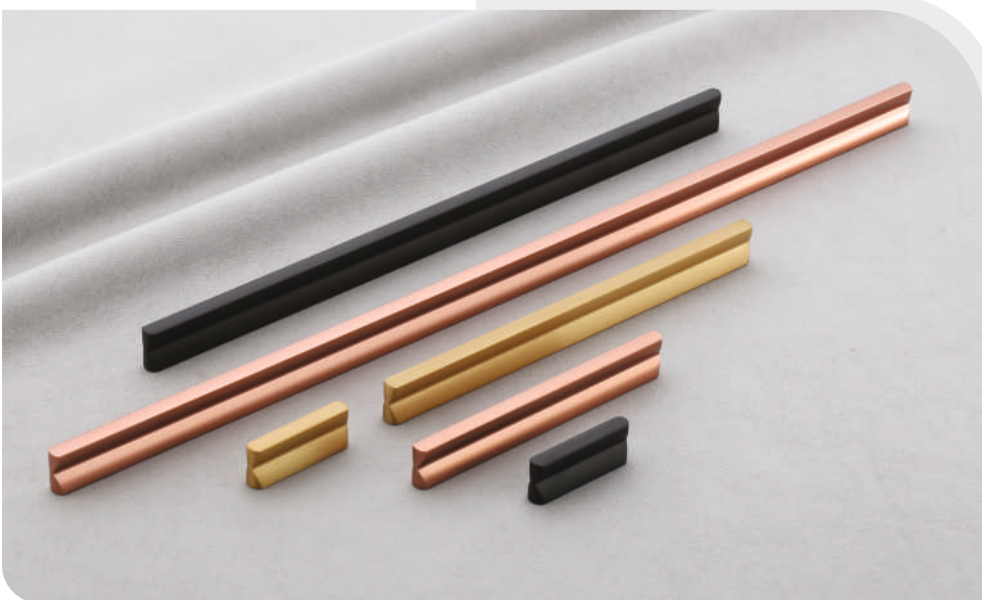

Model No.
828

Finish
AB, Black, RG

Size in mm
Knob, 96, 160, 288, 450