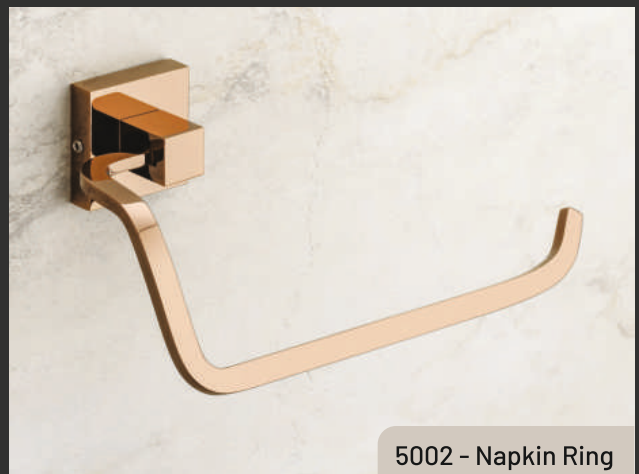

Capacity
90 Kg.

Pelmet Arm Door Closer

Finish
AB

Capacity
90 Kg.

5000 PVD ROSE GOLD SERIES

5010 - Tumbler + Soap Dish

5002 - Napkin Ring

5000 PVD ROSE GOLD SERIES

5005 - Towel Rod-24"

5001 - Soap Dish

5003 - Tumbler Holder

5004 - Robe Hook

5007 - Liquid Dispenser

Liquid Dispenser With Stand

5006 - Towel Rack-24"

5008 - Paper Holder