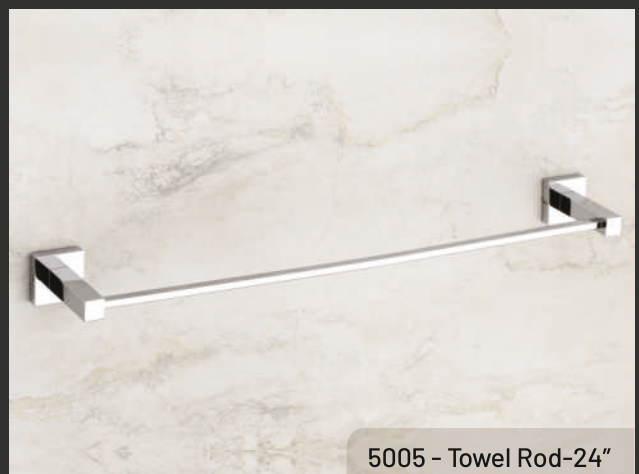

5002 - Napkin Ring

5005 - Towel Rod-24"