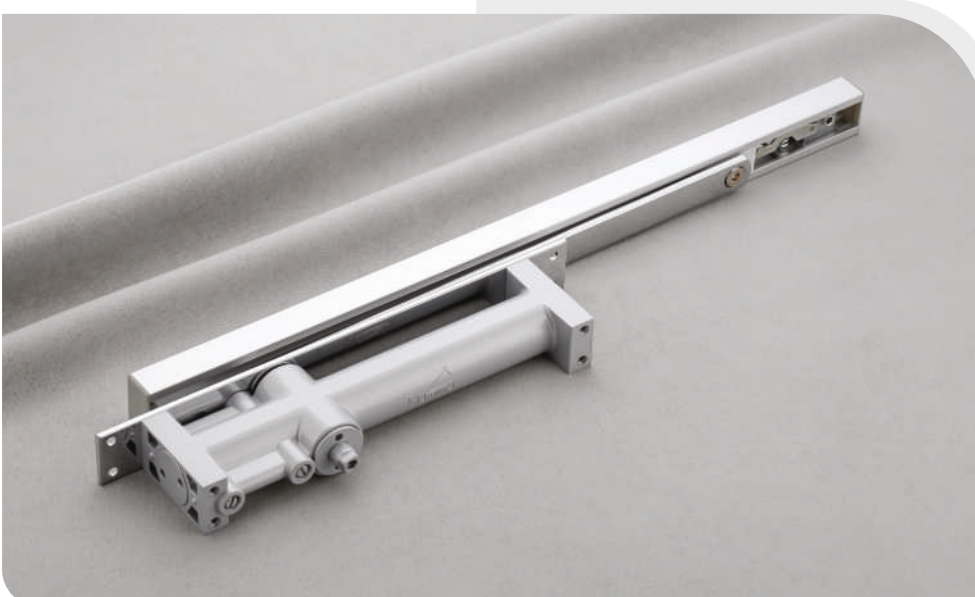

Concealed
Door Closer (30mm)

Finish
Silver

Capacity
80 Kg.