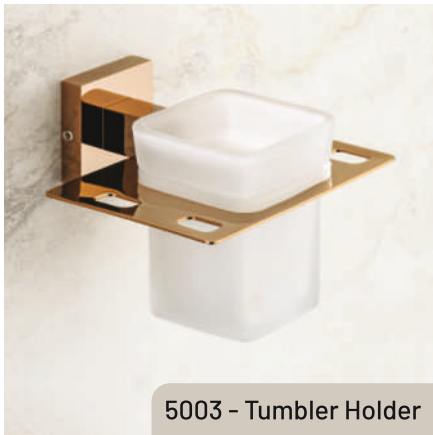

Capacity
90 Kg.

Pelmet Arm Door Closer

Finish
AB

Capacity
90 Kg.

5000 PVD ROSE GOLD SERIES

5010 - Tumbler + Soap Dish

5002 - Napkin Ring

5000 PVD ROSE GOLD SERIES

5005 - Towel Rod-24"

5001 - Soap Dish

5003 - Tumbler Holder

5004 - Robe Hook

5007 - Liquid Dispenser

Liquid Dispenser With Stand

5006 - Towel Rack-24"

5008 - Paper Holder