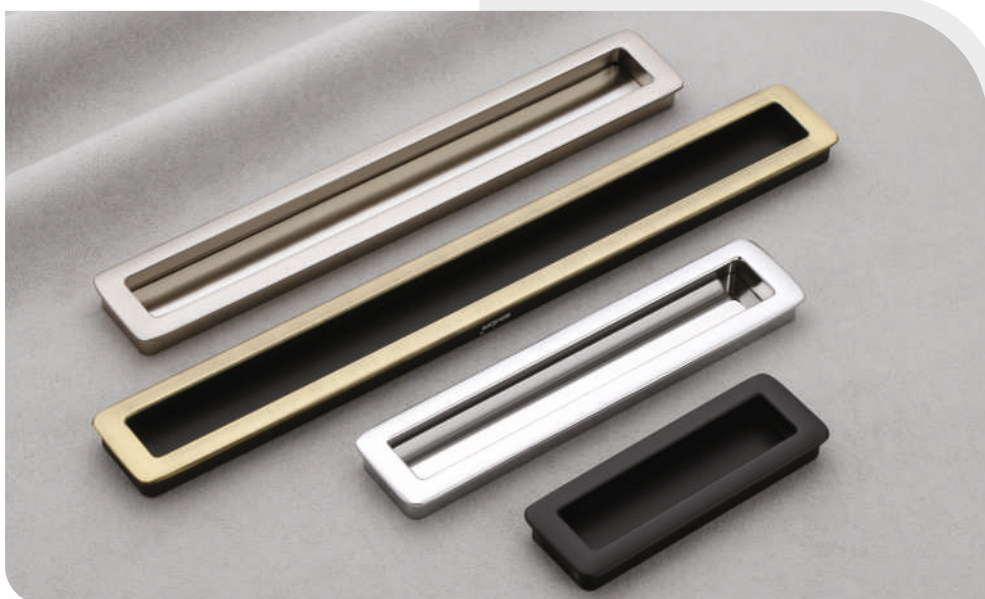

Model No.
530

Finish
AB, Black, CP, SS

Size in mm
96, 160, 224, 288