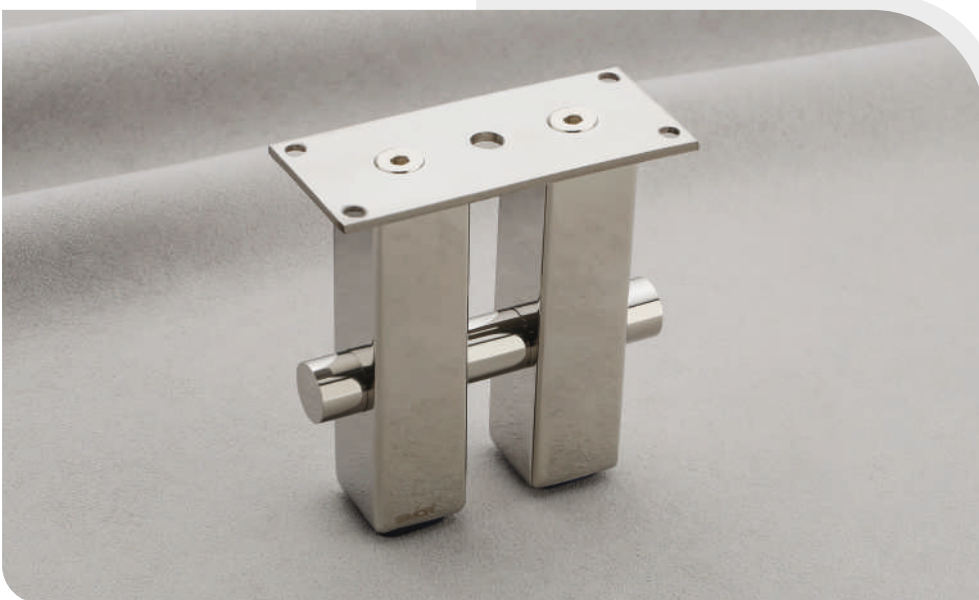

Size in inch
4"

Model No.
L-57

Finish
AB, Black, Chrome
PVD Gold, PVD RG

Size in inch
2", 3", 4", 6"

Sofa Leg

Model No.
L-60

Finish
Chrome

Size in inch
3", 4"