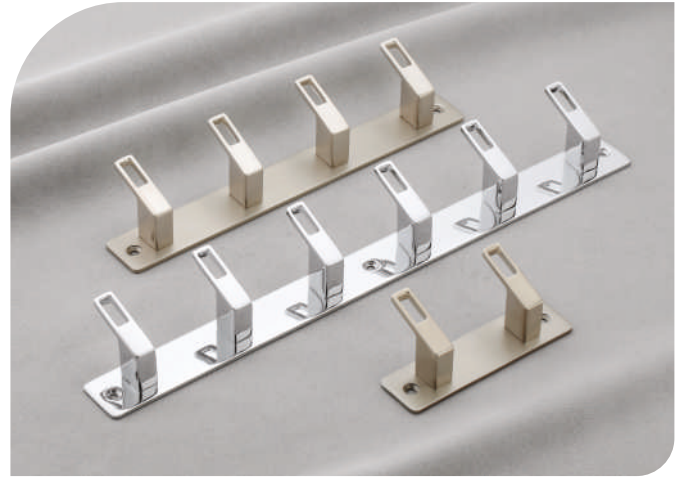

Model No. **CB-11** | **Finish** : SS/CP, Black/TT, Coco/TT, AB/Gold
Size : Standard

Model No. **Support** | **Finish** : Black, CP, SS, Gold, Rose Gold
Size : 3X16

Cloth Hook

Model No. **KH-01** | **Finish** : CP, SS, RG/Black
Size : 2, 4, 6 Pin