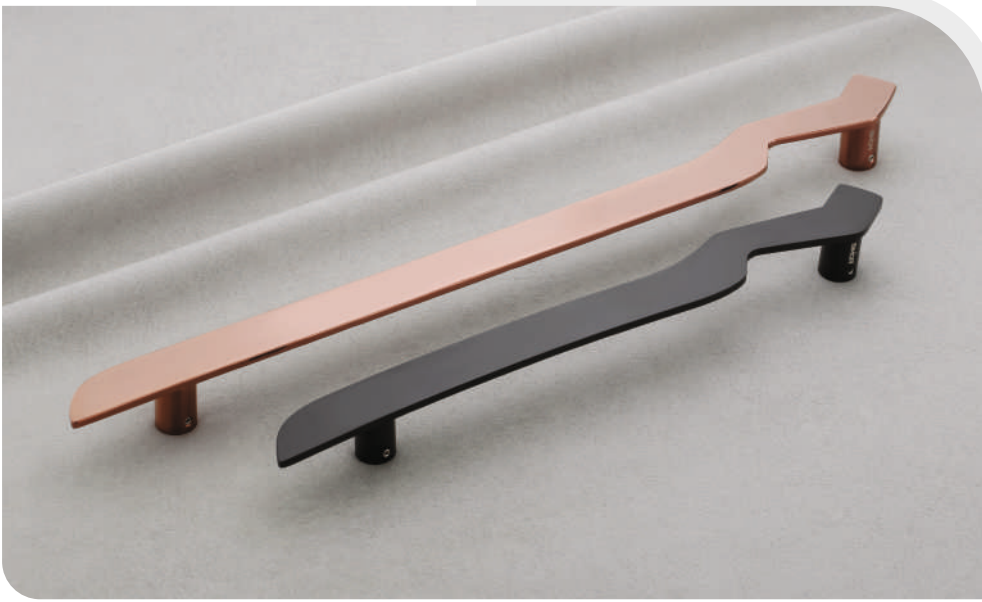

Glass Door Handle

Model No.
9036

Finish
Black, PVD RG

Size in mm
300, 450