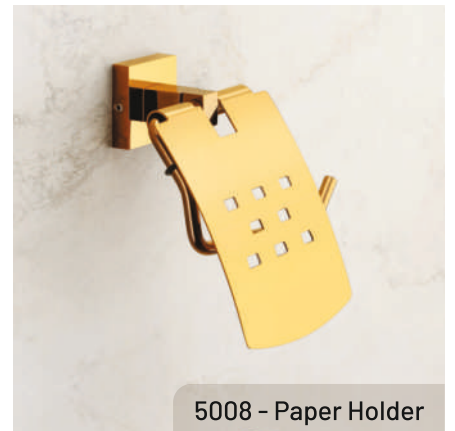

5003 - Tumbler Holder

5004 - Robe Hook

5007 - Liquid Dispenser

Liquid Dispenser With Stand

5006 - Towel Rack-24"

5009 - Double Soap Dish

5008 - Paper Holder

5000 CHROME SERIES

5002 - Napkin Ring

5005 - Towel Rod-24"

5000 CHROME SERIES

5006 - Towel Rack-24"

5001 - Soap Dish

5003 - Tumbler Holder

5004 - Robe Hook

5007 - Liquid Dispenser