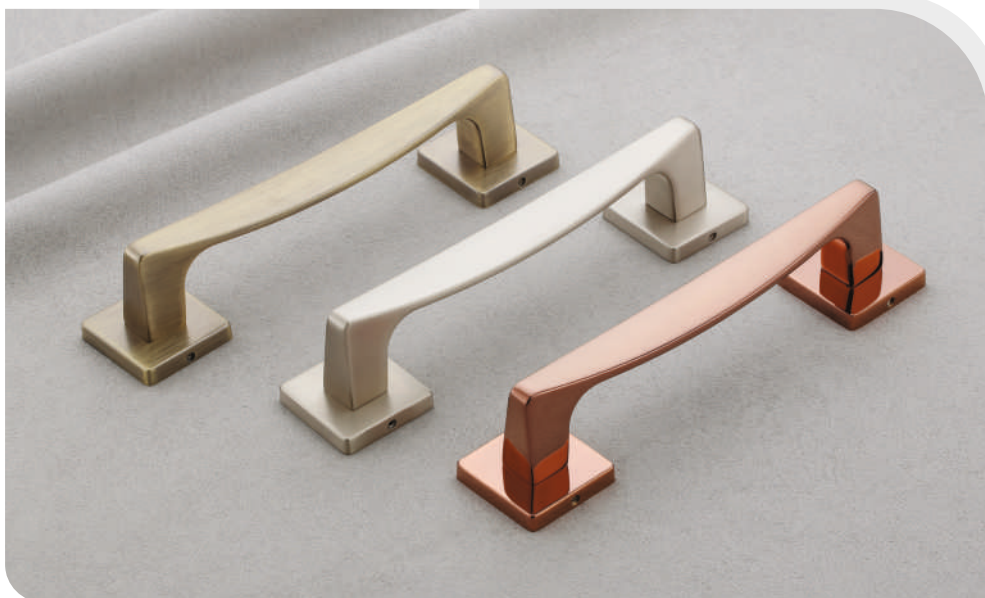

Finish
AB

Size in Inch
24" Set

Size in Inch
6" Only Handle

Model
Rajwada

Finish
AB

Size in Inch
14" Set, 24" Set
36" Set

Size in Inch
6", 8", 12" Only Handle

Glass Door Handle