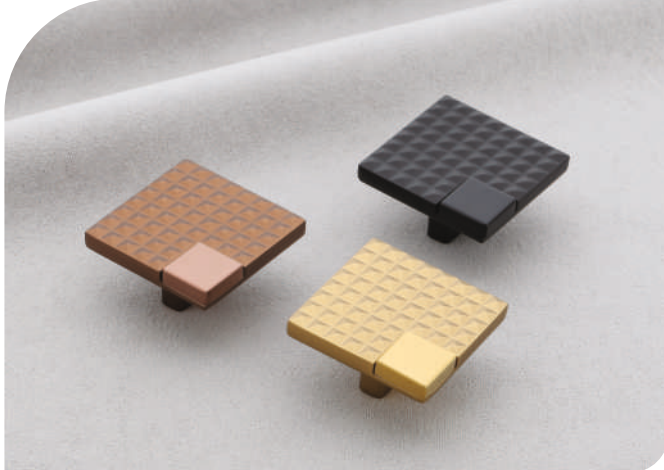

Model No. **668** | **Finish** : AB, Z-Black, Matt PVD Gold
Matt PVD RG
Size : Big, Small

Model No. **669** | **Finish** : AB, Z-Black, Matt PVD Gold
Matt PVD RG, Green, White
Size : Big, Small

Model No. **670** | **Finish** : Z-Black, PVD Gold, PVD RG
Size : Standard