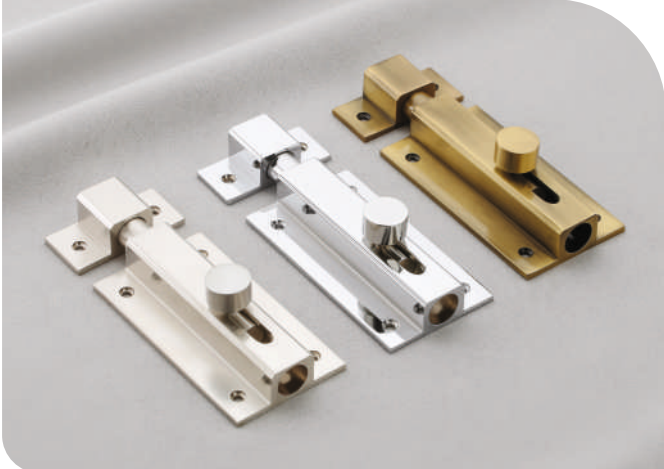

Baby Latch

Aluminium Baby Latch 01 | **Finish** : AB, SS, CP
Size : 4"