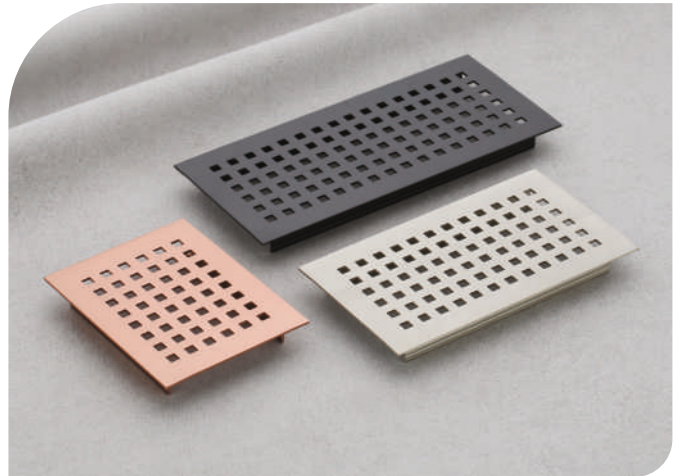

Model No. **SKH-01** | **Finish** : AB, CP, SS, PVD Gold, PVD RG
Size : Standard

Shelf Button & Door Magnet

Model No. **SKH-02** | **Finish** : AB, CP, SS, PVD Gold, PVD RG
Size : Standard

Model No. **SKH-03** | **Finish** : SS/CP, M.Black/PVD Black, AB/Gold, M.RG/PVD RG
Size : Standard

Single Screw Shelf Button | **Finish** : CP, AB, M.Black, PVD RG
Size : Standard

Double Screw Shelf Button | **Finish** : CP, SS, AB, M.Black, PVD RG
Size : Standard

Oval Bracket | **Finish** : SS
Size : Standard