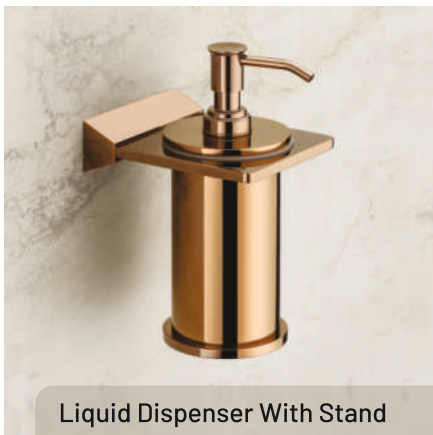

5601 - Soap Dish

5603 - Tumbler Holder

5604 - Robe Hook

5607 - Liquid Dispenser

Liquid Dispenser With Stand

5606 - Towel Rack-24"

5609 - Double Soap Dish

5608 - Paper Holder

5600

PVD ROSE GOLD
SERIES

5610 - Tumbler + Soap Dish

5602 - Napkin Ring

5600 PVD ROSE GOLD SERIES

5605 - Towel Rod-24"

5601 - Soap Dish

5603 - Tumbler Holder

5604 - Robe Hook

5607 - Liquid Dispenser

Liquid Dispenser With Stand

5606 - Towel Rack-24"

5609 - Double Soap Dish

5608 - Paper Holder

5600

CHROME
SERIES