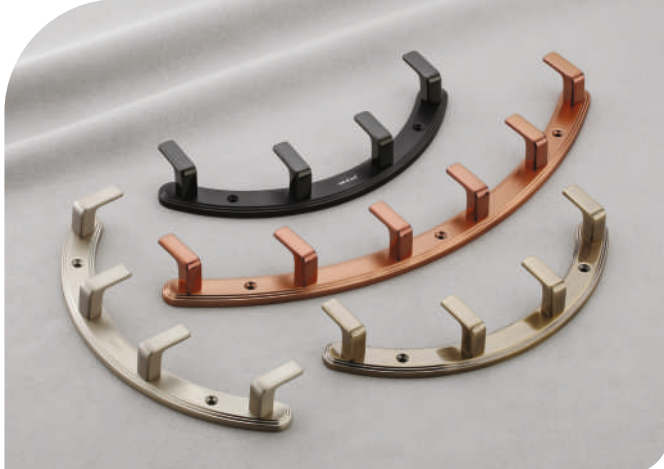

Model No. **KH-08** | **Finish** : AB, SS, M.Black/PVD Black, M.RG/PVD RG
Size : 4, 6 Pin