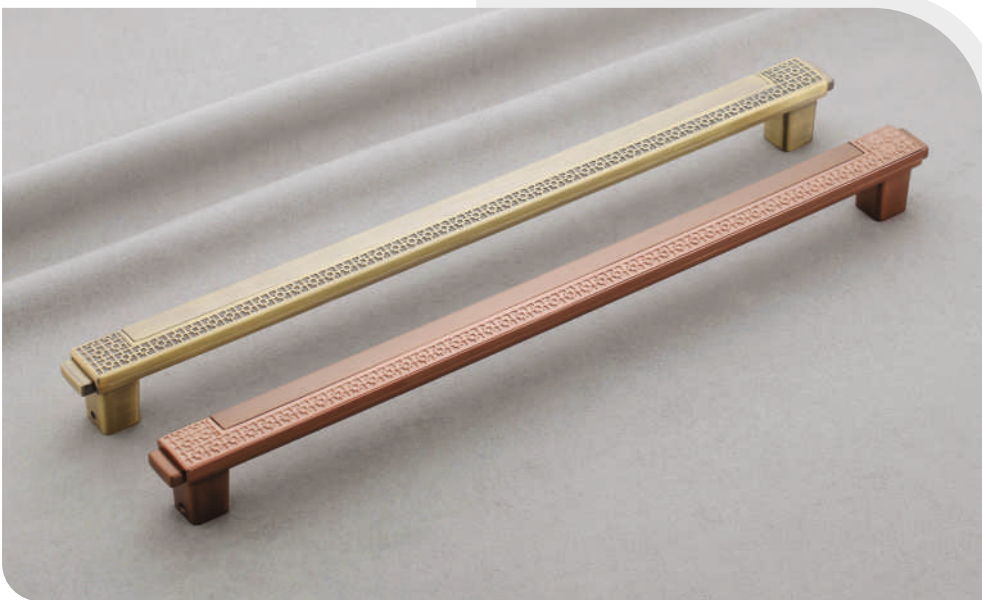

Size in mm
300, 450

Glass Door Handle

Model No.
9018

Finish
AB, SS, PVD Gold
PVD RG

Size in mm
300, 450

Model No.
9019

Finish
AB, PVD RG

Size in mm
450