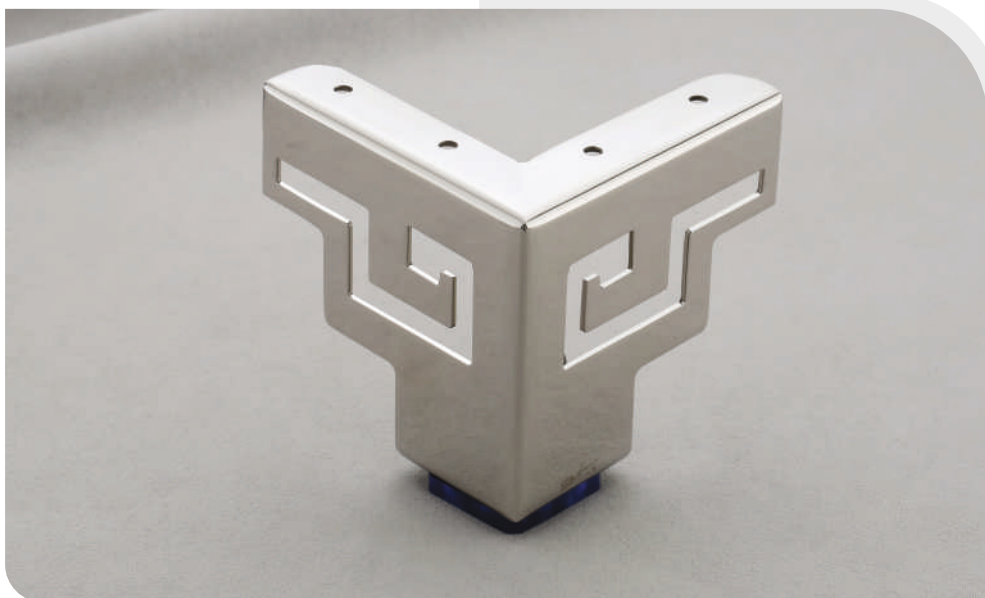

Model No.
L-63

Finish
Chrome

Size in inch
3", 4"

Model No.
L-65

Finish
Chrome, PVD Gold, PVD RG

Size in inch
4", 5"

PVD Gold & PVD RG
Available in 4" Only

Sofa Leg