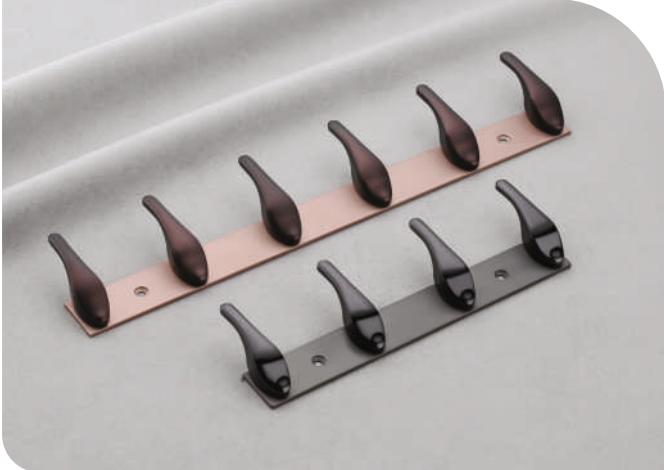

Model No. **KH-06** | **Finish** : AB, SS, BN/PVD RG
Size : 4, 6 Pin

Cloth Hook

Model No. **KH-07** | **Finish** : SS, AB, Graphite, BN/PVD RG
Size : 4, 6 Pin

Model No. **KH-08** | **Finish** : AB, SS, M.Black/PVD Black, M.RG/PVD RG
Size : 4, 6 Pin