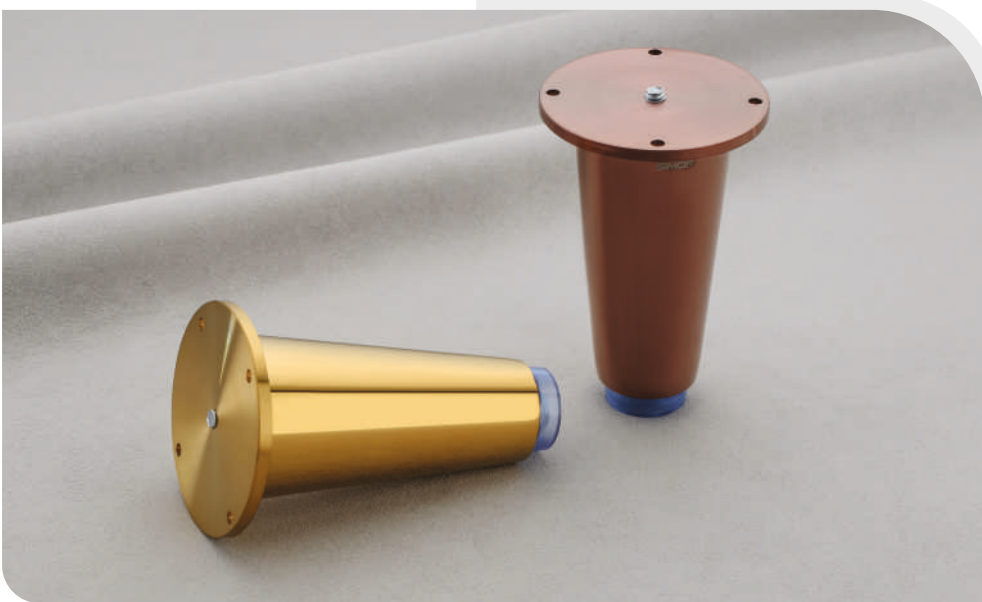

Size in inch
3", 4", 6"

Sofa Leg

Model No.
L-75

Finish
PVD Gold/Black,
PVD RG/TT

Size in inch
4"

Model No.
L-76

Finish
PVD Gold, PVD RG

Size in inch
3", 4"