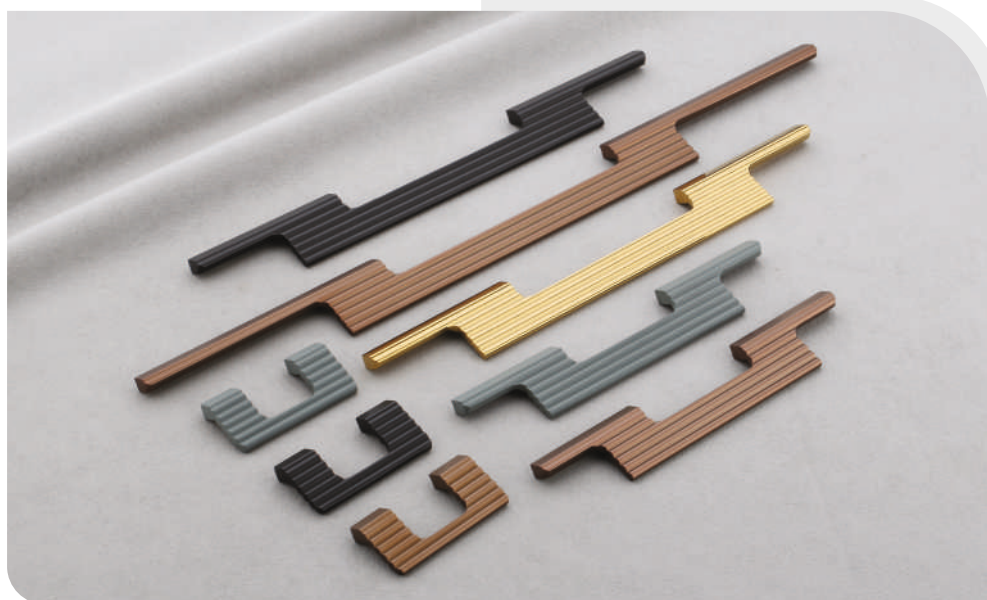

Cabinet Handle

Model No.
7028

Finish
Grey, Silk Black
Silk RG, PVD Gold

Size in Inch
Knob, 8", 12", 18, 24", 36"