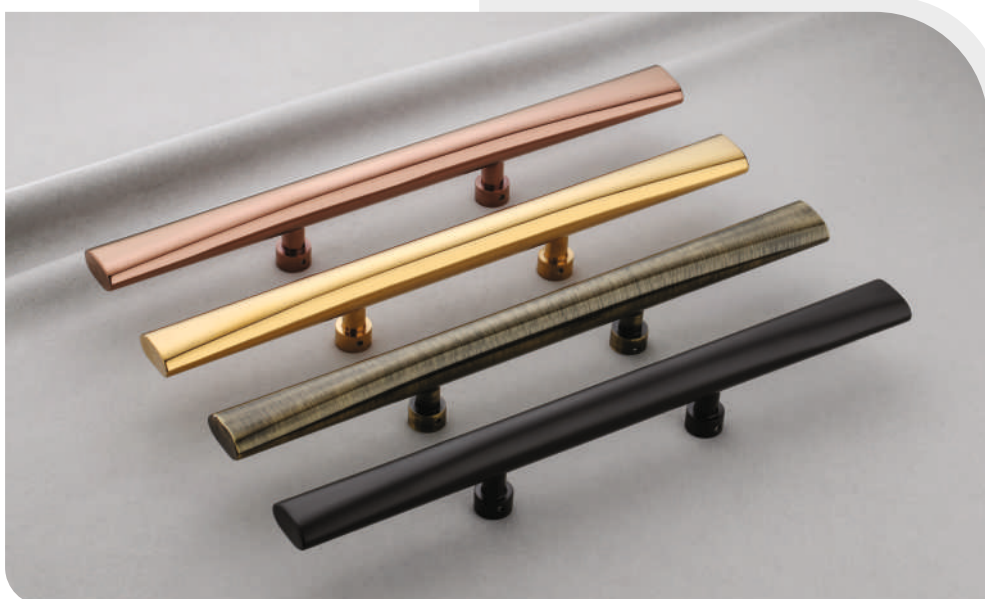

Model No.
9026

Finish
AB, Black/TT
PVD RG/TT

Size in inch
12", 18"

Glass Door Handle

Model No.
9027 (Left & Right)

Finish
AB, Black, PVD RG

Size in inch
18"

Model No.
9028