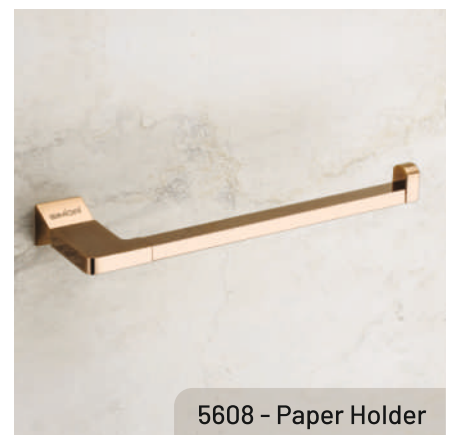

5604 - Robe Hook

5607 - Liquid Dispenser

Liquid Dispenser With Stand

5606 - Towel Rack-24"

5609 - Double Soap Dish

5608 - Paper Holder

5600

CHROME
SERIES

5610 - Tumbler + Soap Dish

5602 - Napkin Ring

5600 CHROME SERIES

5605 - Towel Rod-24"

5601 - Soap Dish

5603 - Tumbler Holder

5604 - Robe Hook

5607 - Liquid Dispenser