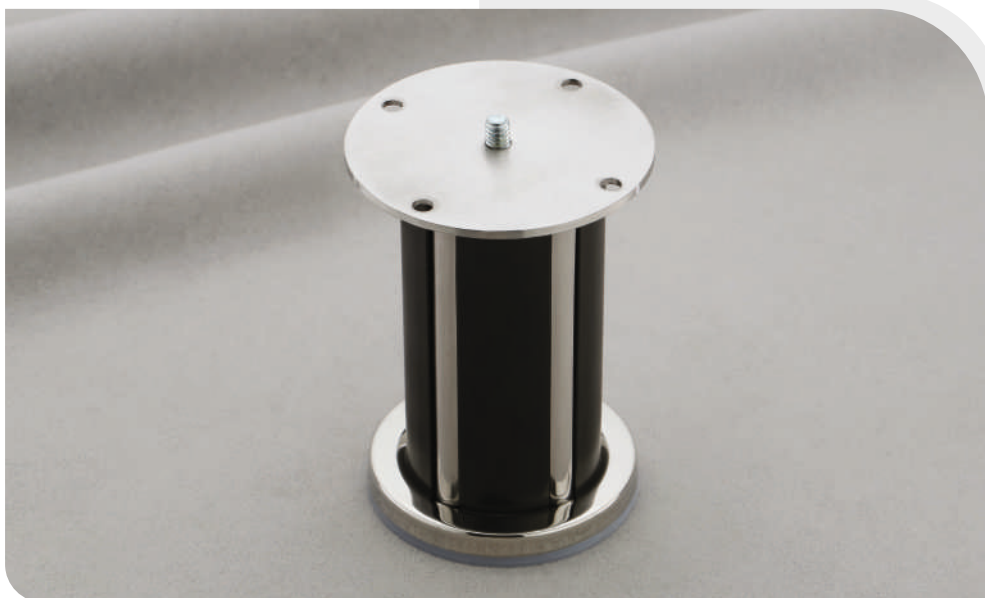

Sofa Leg

Model No.
L-40

Finish
CP/Wenge

Size in inch
3", 4", 6"