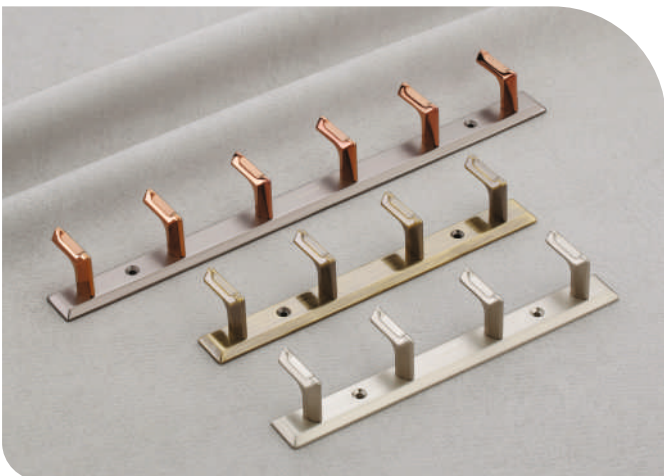

Model No. **KH-05** | **Finish** : AB, SS, BN/PVD RG
Size : 4, 6 Pin