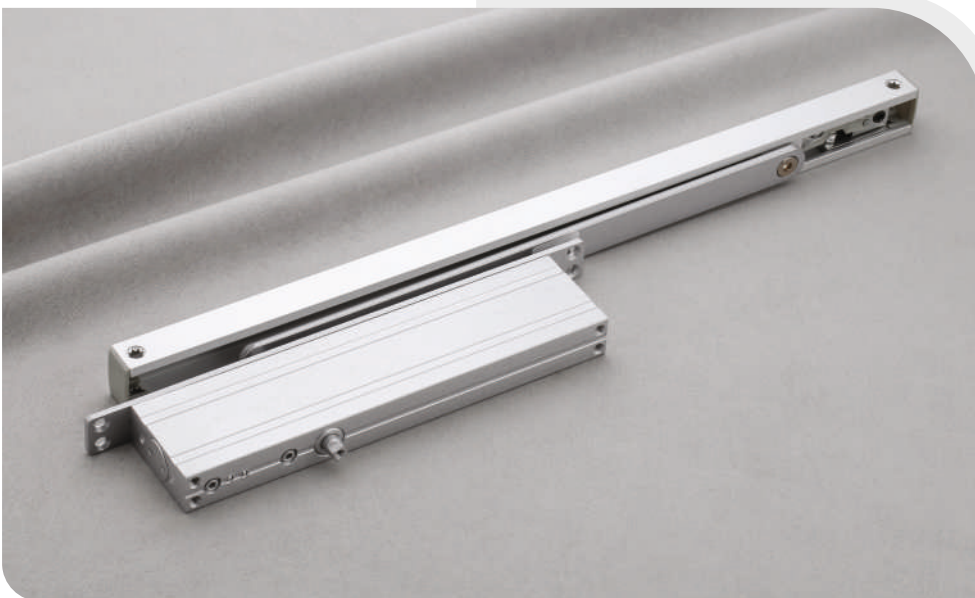

Finish
Matt/AB

Size in inch
10", 12"

Door Closer

SIMOR[®]
HARDWARE FITTINGS

Model No.
SDC-01

Finish
Silver

Capacity
60-80 Kg.

Concealed
Door Closer (23mm)