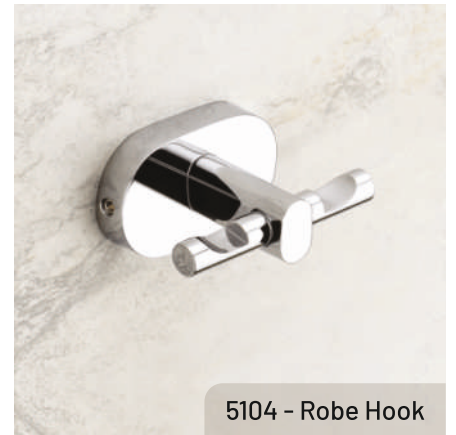

5102 - Napkin Ring

5100 CHROME SERIES

5103 - Tumbler Holder

5105 - Towel Rod-24"

5106 - Towel Rack-24"

5104 - Robe Hook

5107 - Liquid Dispenser

5109 - Double Soap Dish

5110 - Tumbler Holder + Soap Dish

5108 - Paper Holder

5200 CHROME SERIES

5210 - Tumbler + Soap Dish

5202 - Napkin Ring

5200 CHROME SERIES

5205 - Towel Rod-24"

5201 - Soap Dish