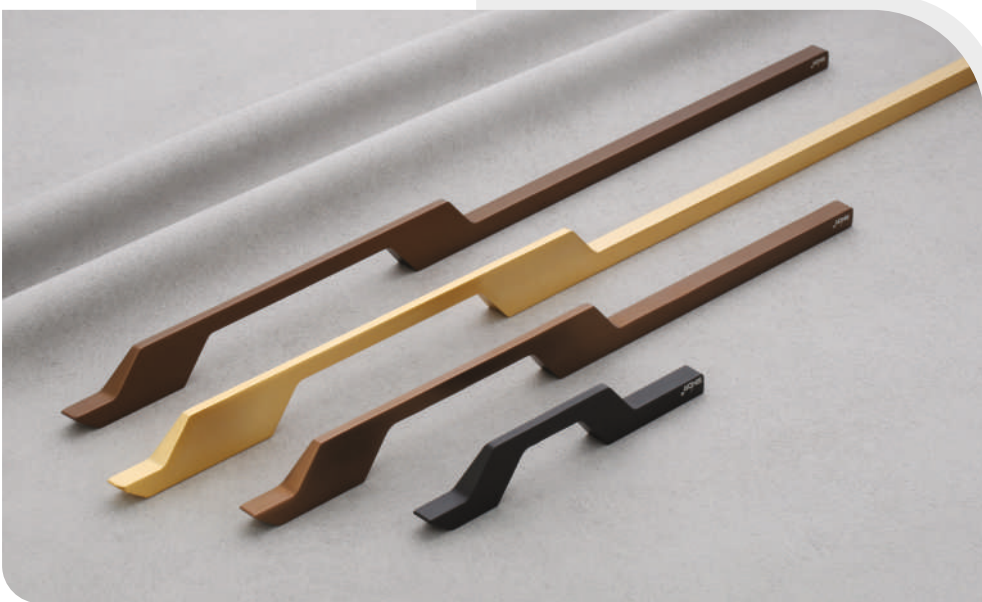

Model No.
7018

Finish
Black, Grey, Rose Gold

Size in Inch
8", 12", 24", 36"

Cabinet Handle

Model No.
7019

Finish
Silk Black
PVD Gold
PVD RG

Size in Inch
4", 8", 18", 24", 36"

Model No.
7020