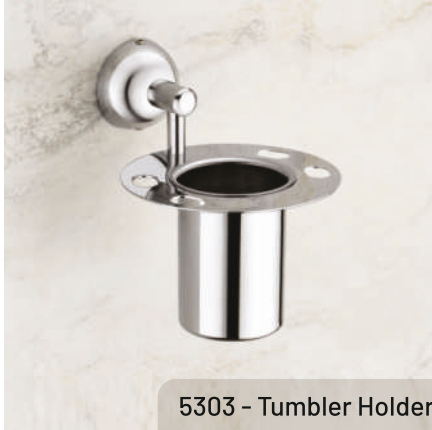

5201 - Soap Dish

5202 - Napkin Ring

5200 JET BLACK SERIES

5203 - Tumbler Holder

5205 - Towel Rod-24"

5206 - Towel Rack-24"

5204 - Robe Hook

5207 - Liquid Dispenser

5209 - Double Soap Dish

5210 - Tumbler Holder + Soap Dish

5208 - Paper Holder

5300 CHROME SERIES

5301 - Soap Dish

5302 - Napkin Ring

5300 CHROME SERIES

5303 - Tumbler Holder

5305 - Towel Rod-24"

5306 - Towel Rack-24"

5304 - Robe Hook

5307 - Liquid Dispenser

5309 - Double Soap Dish

5310 - Tumbler Holder + Soap Dish

5308 - Paper Holder

5400 CHROME SERIES