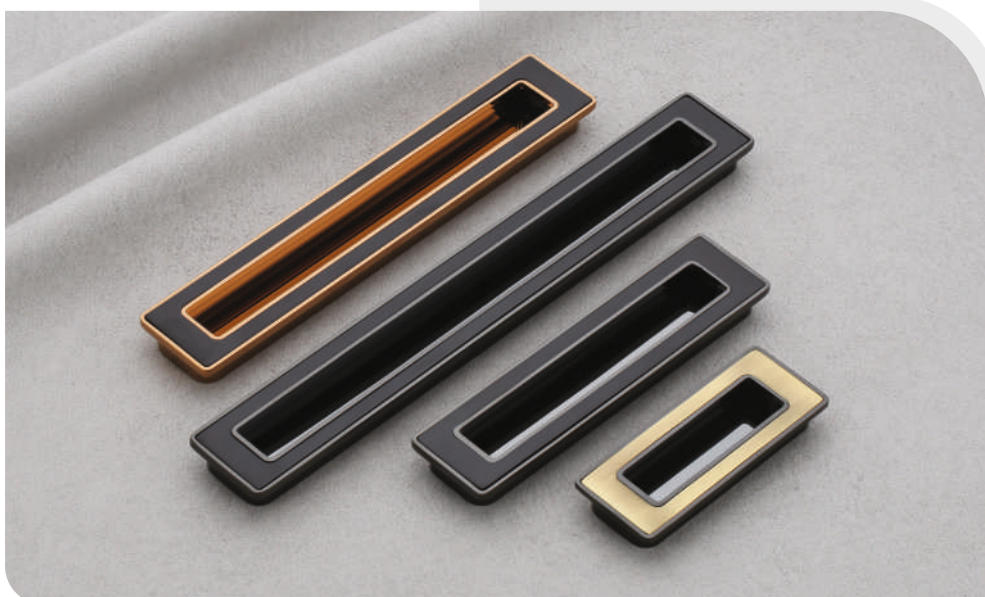

Model No.
826

Finish
PVD Black
PVD Black/AB
PVD RG/Black

Size in mm
96, 160, 224, 288