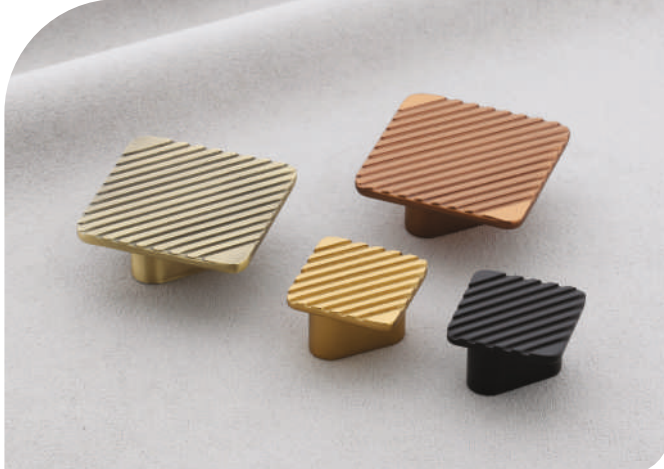

Model No. **668** | **Finish** : AB, Z-Black, Matt PVD Gold
Matt PVD RG
Size : Big, Small