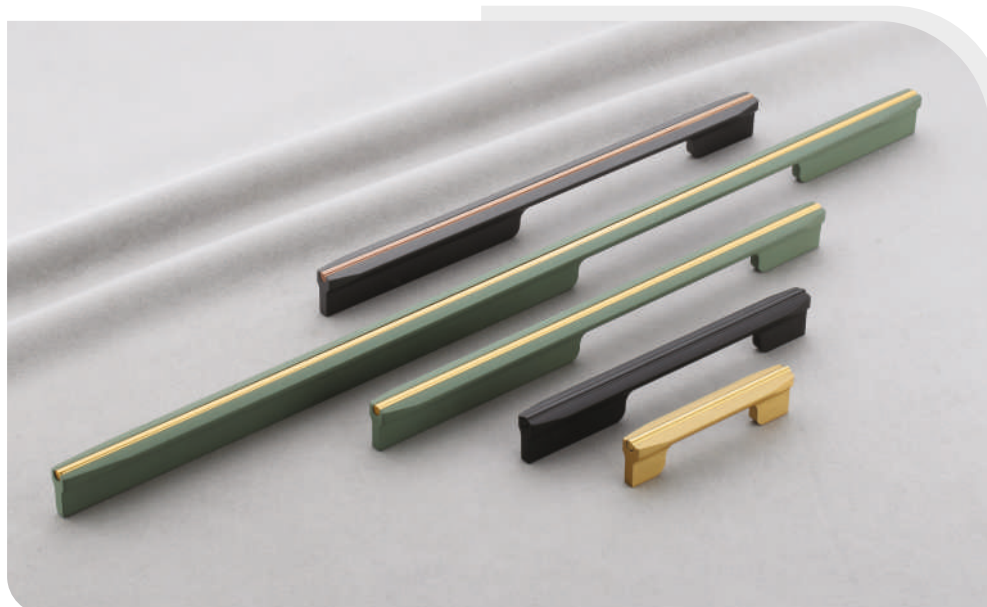

Cabinet Handle

Model No.
7028

Finish
 Grey, Silk Black
 Silk RG, PVD Gold

Size in Inch
 Knob, 8", 12", 18, 24", 36"

Model No.
7029

Finish
 Grey, Matt Gold
 Matt Bronze, Silk Black

Size in Inch
 Knob, 8", 12", 18", 24", 36"