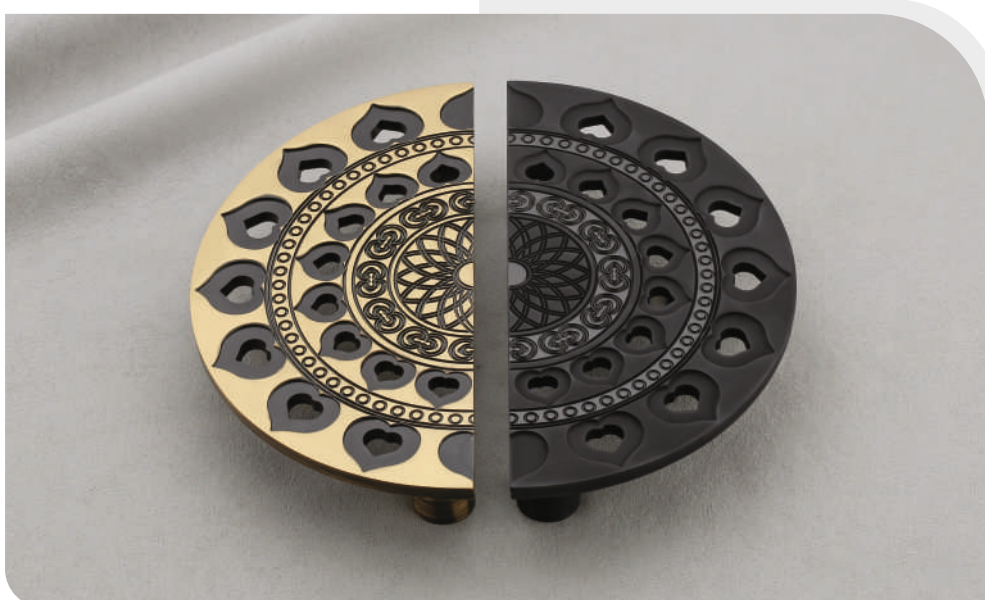

Model No.
9029

Finish
AB, Black/TT

Size in inch
8"