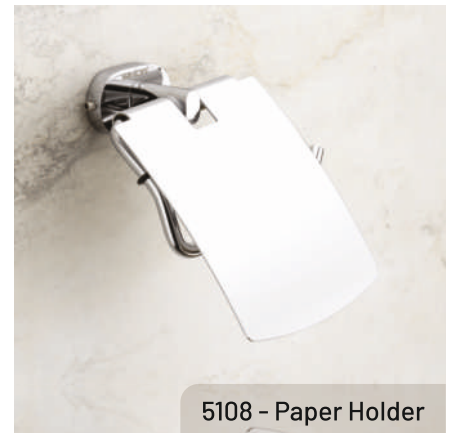

5109 - Double Soap Dish

5110 - Tumbler Holder + Soap Dish

5108 - Paper Holder