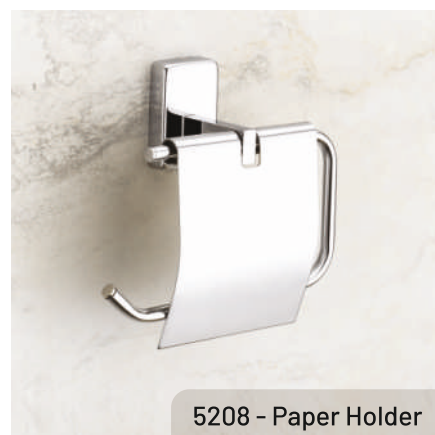

5110 - Tumbler Holder + Soap Dish

5108 - Paper Holder

5200 CHROME SERIES

5210 - Tumbler + Soap Dish

5202 - Napkin Ring

5200 CHROME SERIES

5205 - Towel Rod-24"

5201 - Soap Dish

5203 - Tumbler Holder

5204 - Robe Hook

5207 - Liquid Dispenser

5206 - Towel Rack-24"

5208 - Paper Holder

5209 - Double Soap Dish

5200

JET BLACK
SERIES

5201 - Soap Dish

5202 - Napkin Ring

5200 JET BLACK SERIES

5203 - Tumbler Holder

5205 - Towel Rod-24"

5206 - Towel Rack-24"

5204 - Robe Hook

5207 - Liquid Dispenser