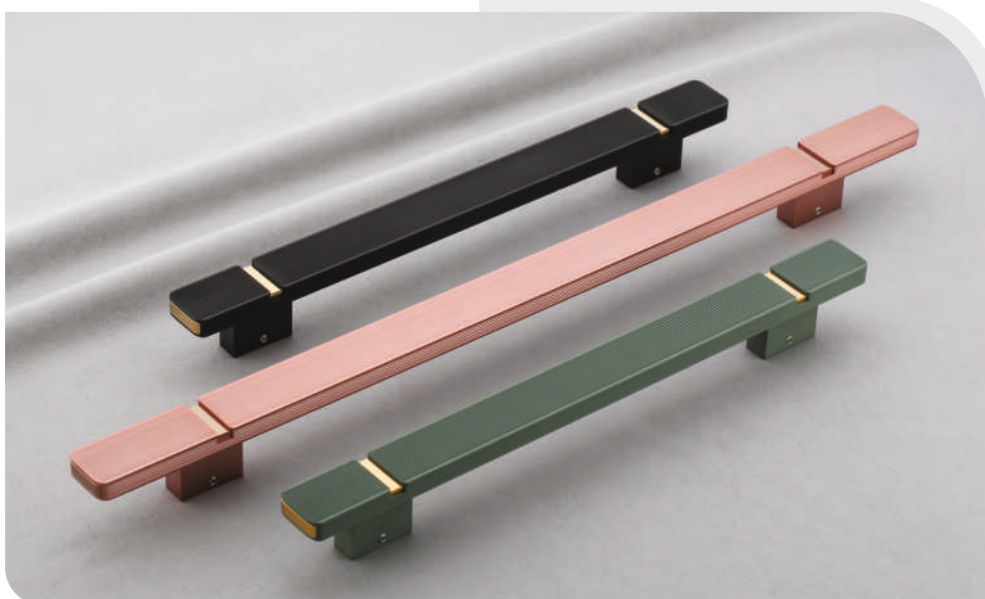

Model No.
9043

Finish
Black/PVD Gold
Green/PVD Gold
PVD RG/TT

Size in mm
300, 450