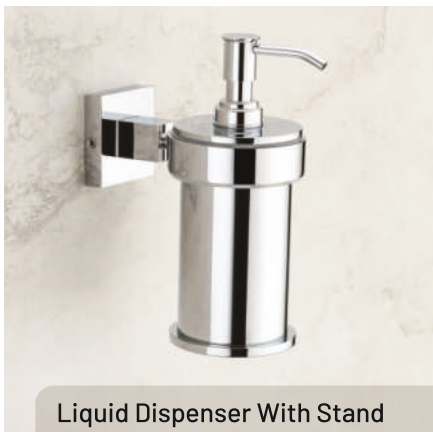

5002 - Napkin Ring

5005 - Towel Rod-24"

5000 CHROME SERIES

5006 - Towel Rack-24"

5001 - Soap Dish

5003 - Tumbler Holder

5004 - Robe Hook

5007 - Liquid Dispenser