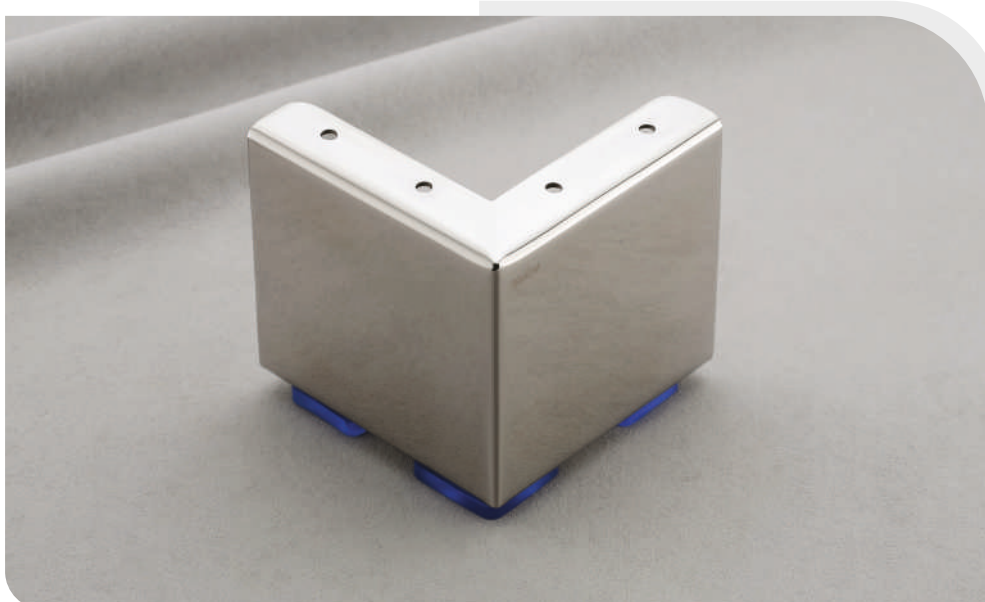

Model No.
L-43

Finish
Chrome

Size in inch
2", 3", 4"