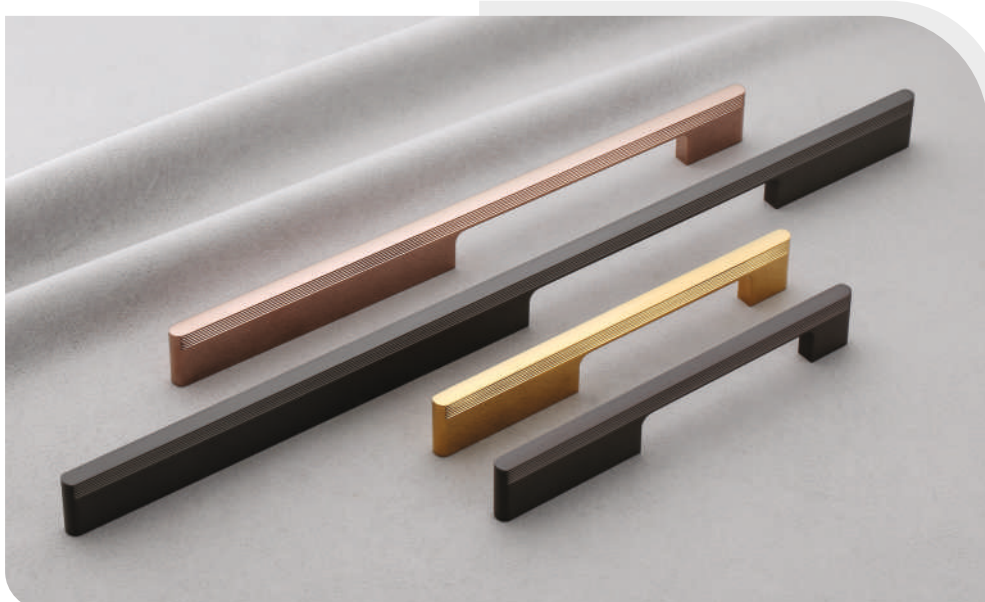

Model No.
7015

Finish

Black, Grey, PVD Gold, PVD RG

Size in mm

160, 288, 450, 900