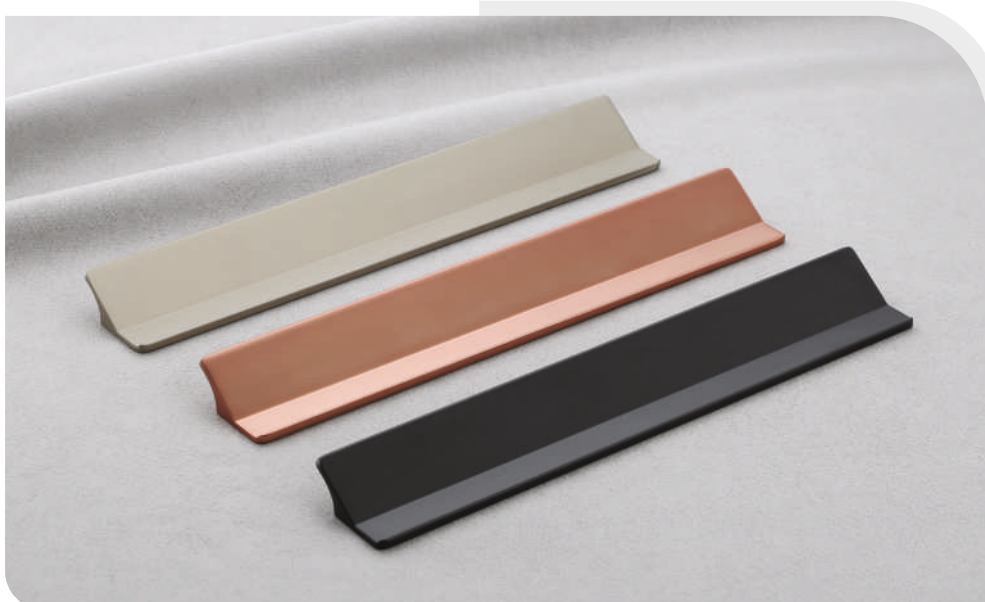

Model No.
7009

Finish
Black, Rose Gold, SS

Size in Inch
Knob, 4", 8", 12", 18"