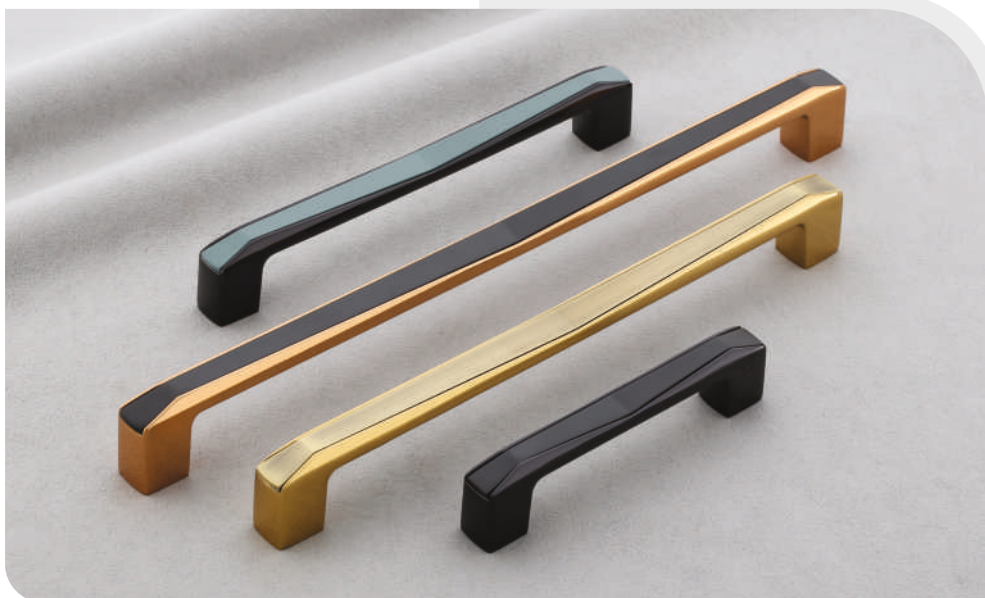

Conceal & Cabinet Handle

Model No.
830

Finish
Black, Gold/AB
Black/Green, RG/Black

Size in mm
96, 160, 224, 288