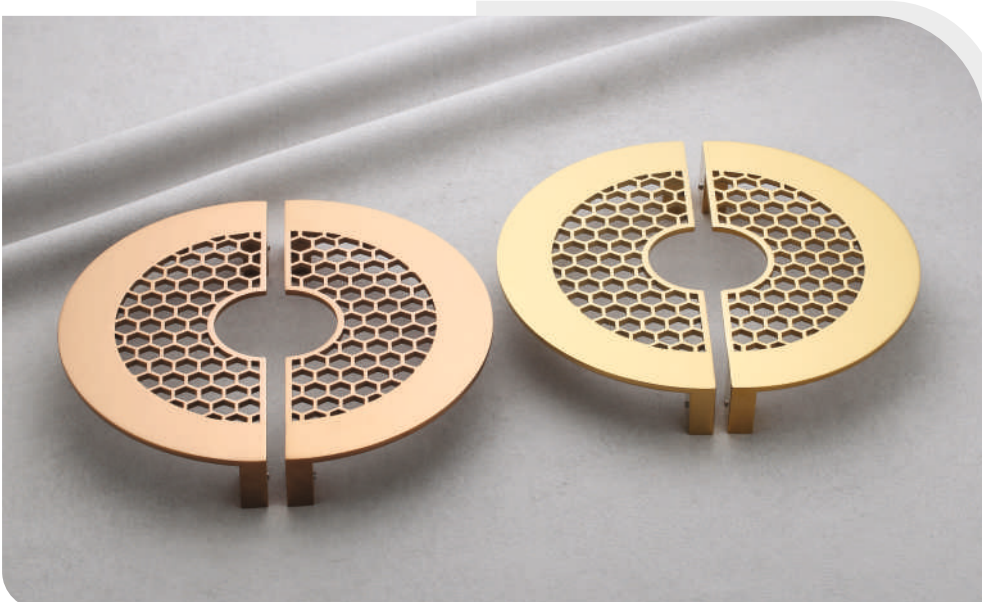

Size in mm
200

Glass Door Handle

Model No.
9036

Finish
Black, PVD RG

Size in mm
300, 450

Model No.
9037

Finish
AB, Black/TT,
PVD RG/TT

Size in inch
18", 24"

Model No.
9038

Finish
PVD Gold,
PVD RG

Size in inch
10"

Glass Door Handle

Model No.
9039

Finish
Black, Rose Gold

Size in mm
300, 900

Model No.
9040