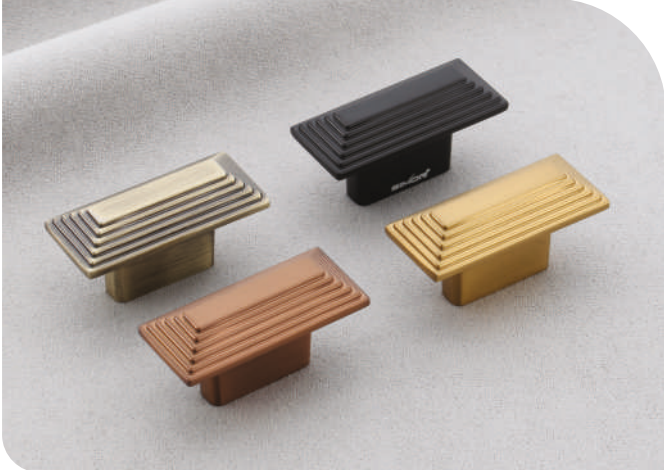

Model No. **660**
Finish : AB, Black, PVD Gold, PVD RG
Size : Standard

Drawer Knob

Model No. **661** | **Finish** : Silk Black, Silk Gold, Silk RG
Silk Satin, PVD Gold, PVD RG
Size : Standard

Model No. **662** | **Finish** : AB, Z-Black, Matt PVD Gold
Matt PVD RG
Size : Standard