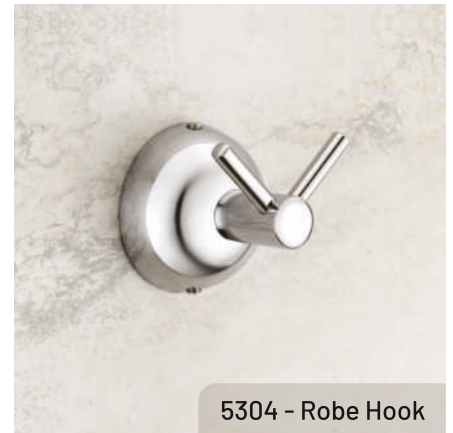

5201 - Soap Dish

5202 - Napkin Ring

5200 JET BLACK SERIES

5203 - Tumbler Holder

5205 - Towel Rod-24"

5206 - Towel Rack-24"

5204 - Robe Hook

5207 - Liquid Dispenser

5209 - Double Soap Dish

5210 - Tumbler Holder + Soap Dish

5208 - Paper Holder

5300 CHROME SERIES

5301 - Soap Dish

5302 - Napkin Ring

5300 CHROME SERIES

5303 - Tumbler Holder

5305 - Towel Rod-24"

5306 - Towel Rack-24"

5304 - Robe Hook

5307 - Liquid Dispenser

5309 - Double Soap Dish

5310 - Tumbler Holder + Soap Dish

5308 - Paper Holder

5400 CHROME SERIES