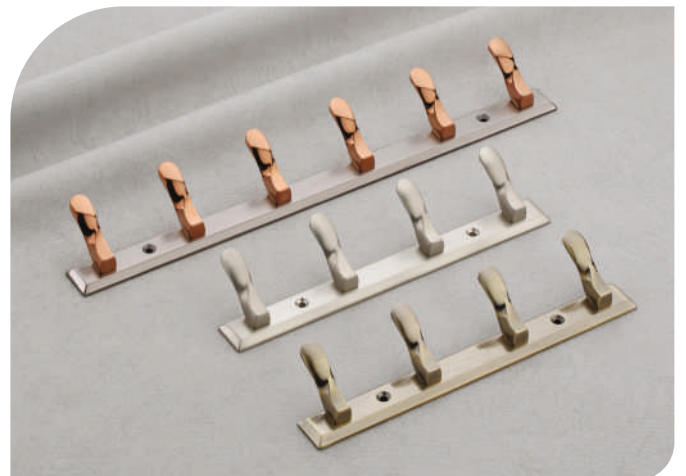

Model No. **KH-06** | **Finish** : AB, SS, BN/PVD RG
Size : 4, 6 Pin

Cloth Hook

Model No. **KH-07** | **Finish** : SS, AB, Graphite, BN/PVD RG
Size : 4, 6 Pin

Model No. **KH-08** | **Finish** : AB, SS, M.Black/PVD Black, M.RG/PVD RG
Size : 4, 6 Pin