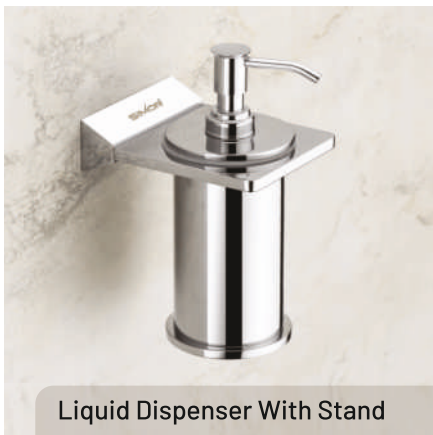

5604 - Robe Hook

5607 - Liquid Dispenser

Liquid Dispenser With Stand

5606 - Towel Rack-24"

5609 - Double Soap Dish

5608 - Paper Holder

5600

CHROME
SERIES

5610 - Tumbler + Soap Dish

5602 - Napkin Ring

5600 CHROME SERIES

5605 - Towel Rod-24"

5601 - Soap Dish

5603 - Tumbler Holder

5604 - Robe Hook

5607 - Liquid Dispenser