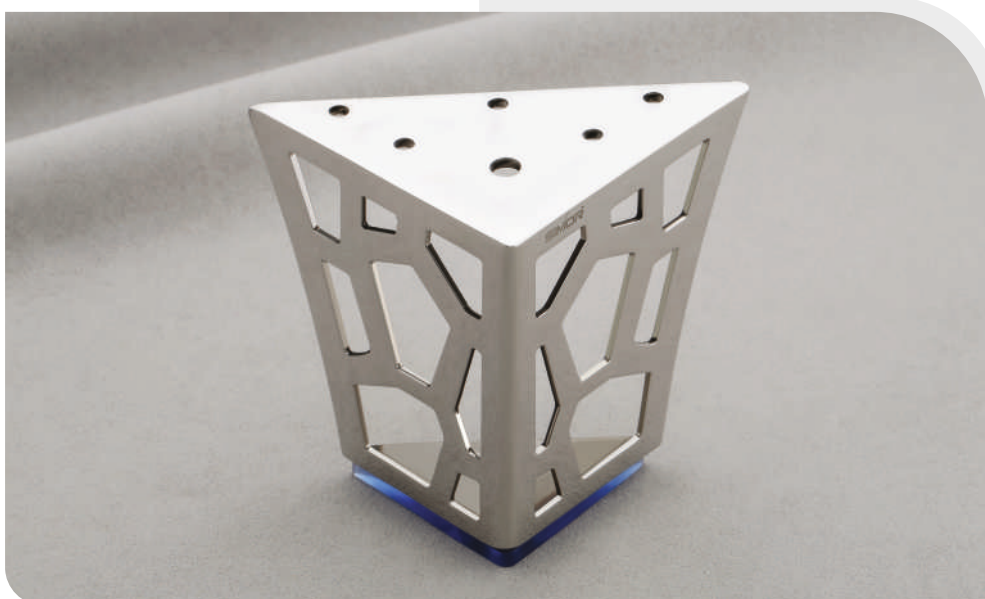

Model No.
L-56

Finish
Chrome

Size in inch
4"