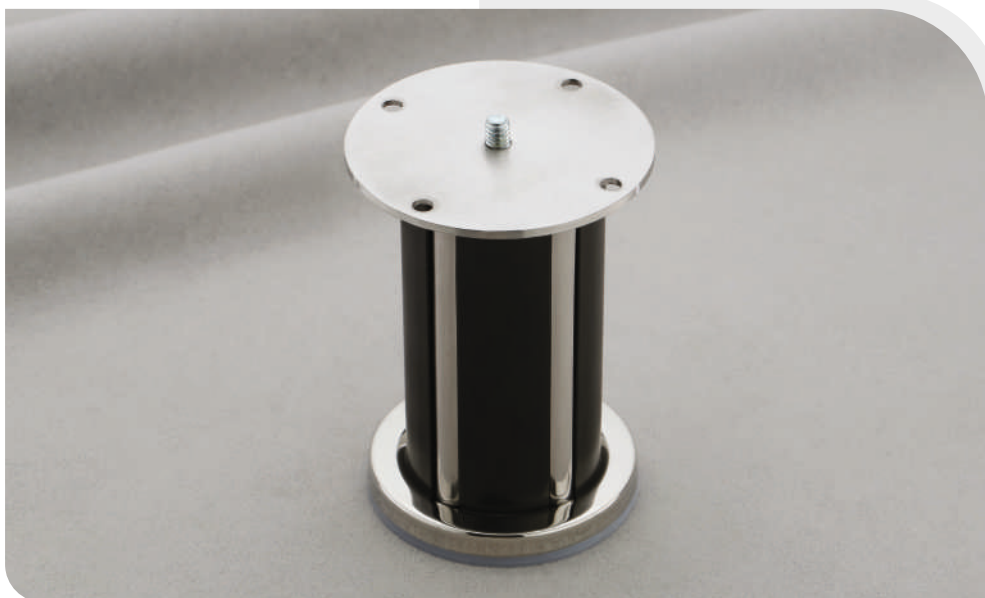

Size in inch
3", 4", 6", 8"

Model No.
L-22

Finish
CP/Wenge

Size in inch
3", 4", 6", 8"

Model No.
L-35

Finish
Chrome

Size in inch
3", 4"

Sofa Leg