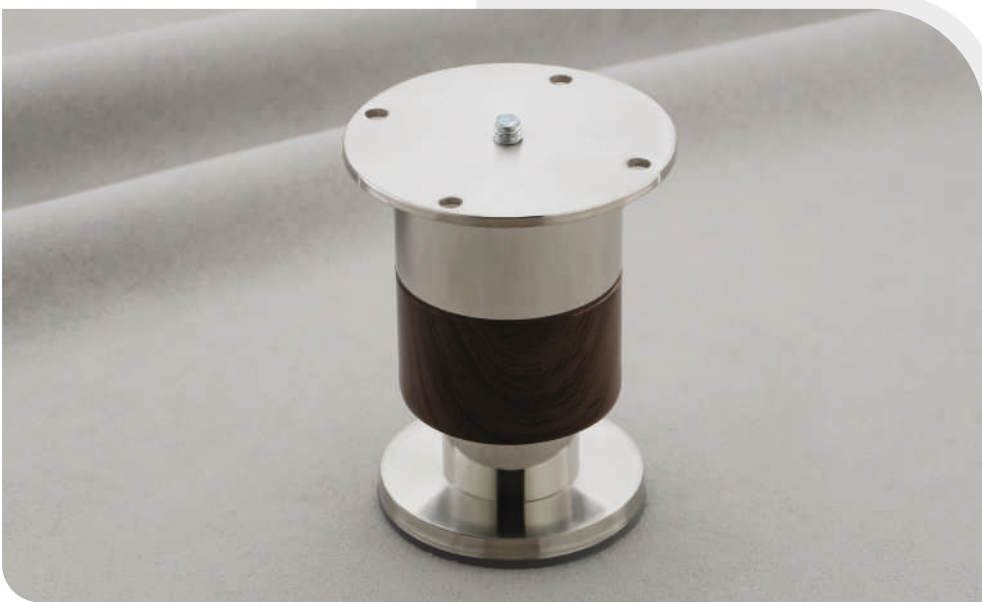

Finish
Chrome

Size in inch
3", 4", 6", 8"

Model No.
L-15

Finish
Chrome

Size in inch
3", 4", 6", 8"

Sofa Leg

Model No.
L-18

Finish
CP/Wenge