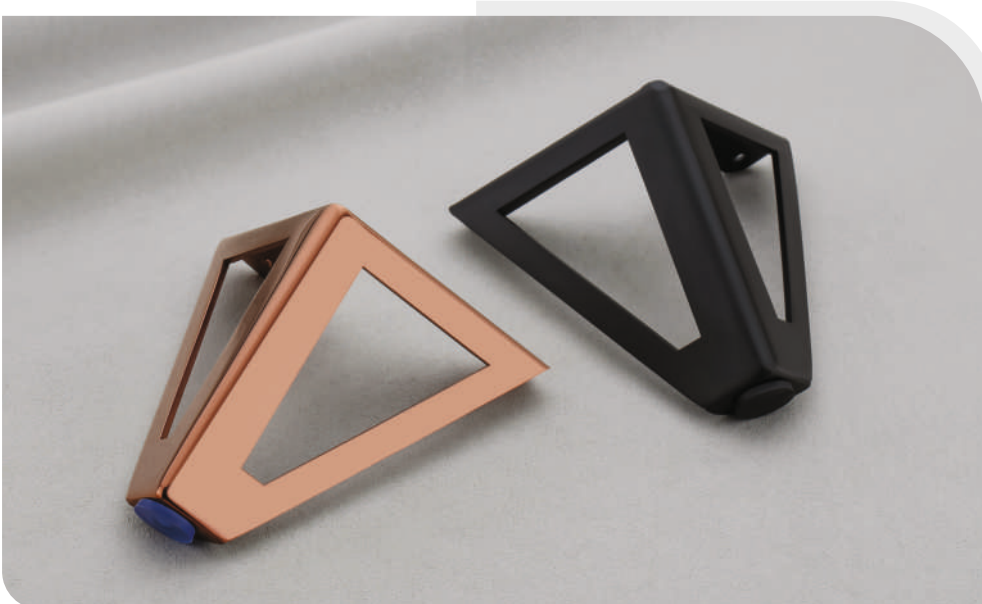

Sofa Leg

Model No.
L-91

Finish
PVD Gold/Black,
PVD RG/Black, Black

Size in inch
5", 7"

Model No.
L-94

Finish
PVD Gold/Black
PVD RG/Black

Size in inch
4"

Model No.
L-96