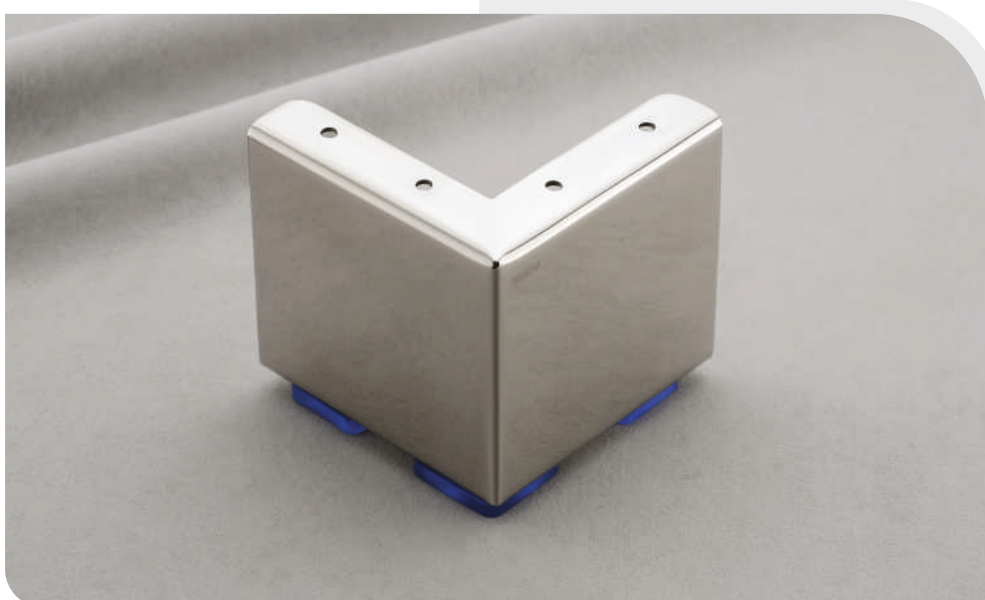

Model No.
L-40

Finish
CP/Wenge

Size in inch
3", 4", 6"

Model No.
L-41

Finish
CP/Wenge

Size in inch
3", 4", 6"

Model No.
L-43

Finish
Chrome