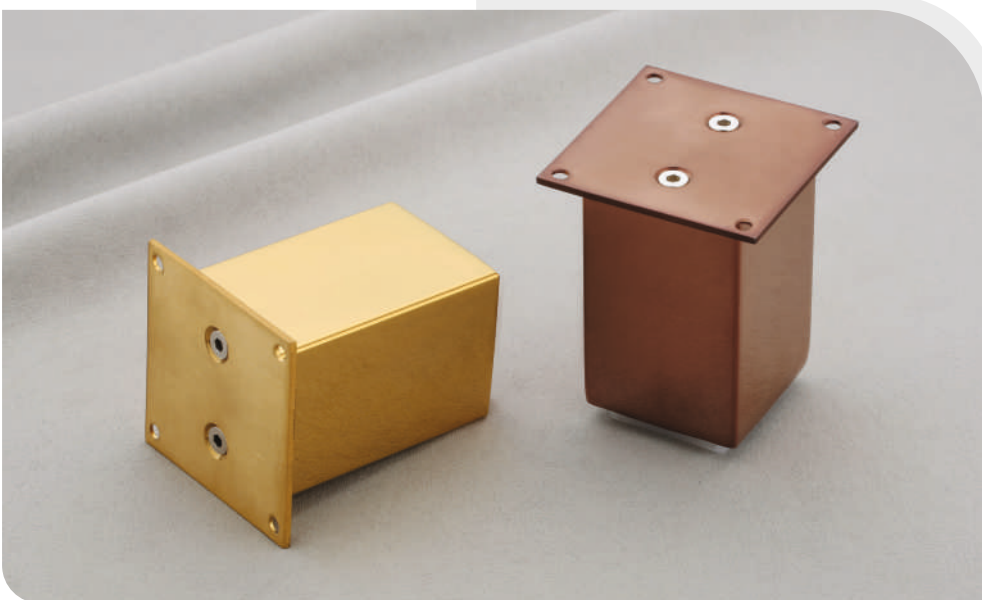

Size in inch
2", 3", 4"

Sofa Leg

Model No.
L-43 Center

Finish
Chrome

Size in inch
3", 4"

Model No.
L-44

Finish
PVD Gold, PVD RG

Size in inch
3", 4", 6"