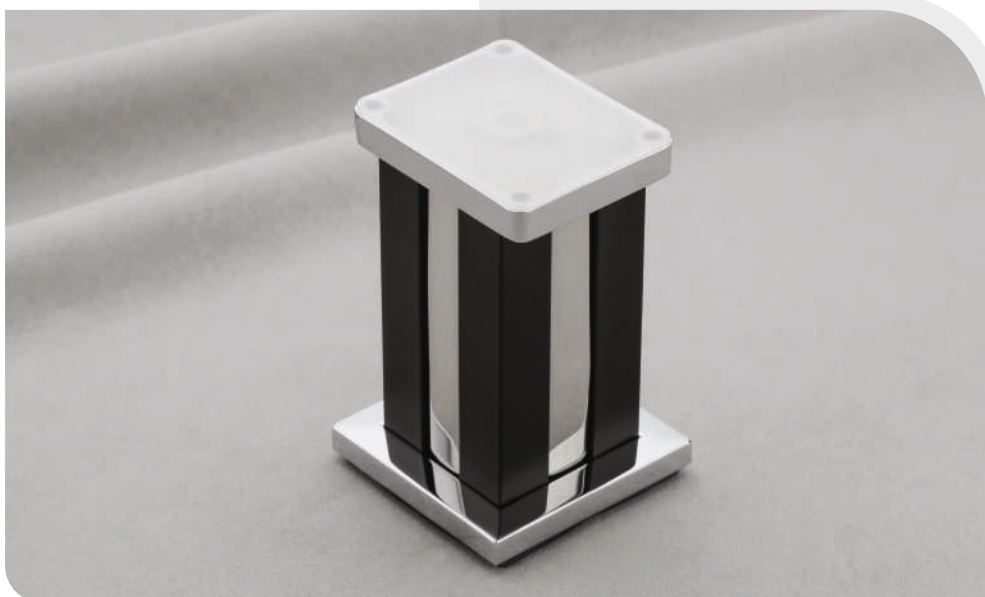

Model No.
L-41

Finish
CP/Wenge

Size in inch
3", 4", 6"