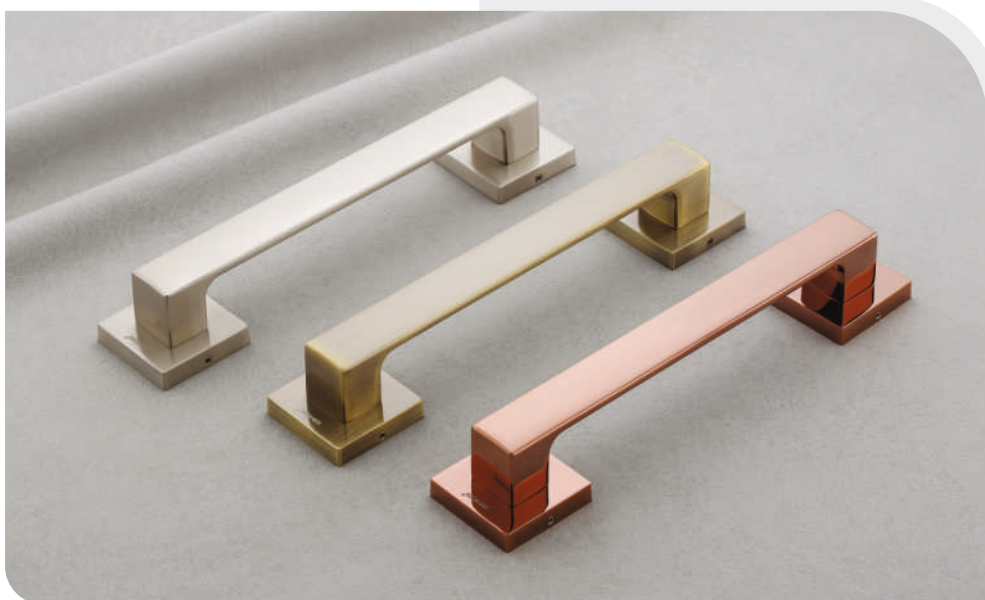

Glass Door Handle

Model No.
PH-104

Finish
AB, SS, PVD RG

Size in inch
10"