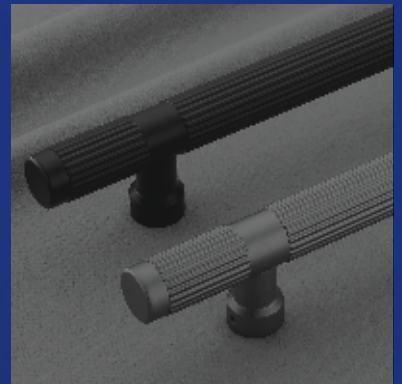

Elevate your spaces with Simor Hardware—where form meets function, and craftsmanship meets innovation.

LOOK BOOK

Profile Handle

Model No.
SRPH-1001

Finish
Black, CP, Rose Gold, SS

Size in Inch
8", 12", 14", 16", 18", 20"
24", 28", 30", 32", 36"