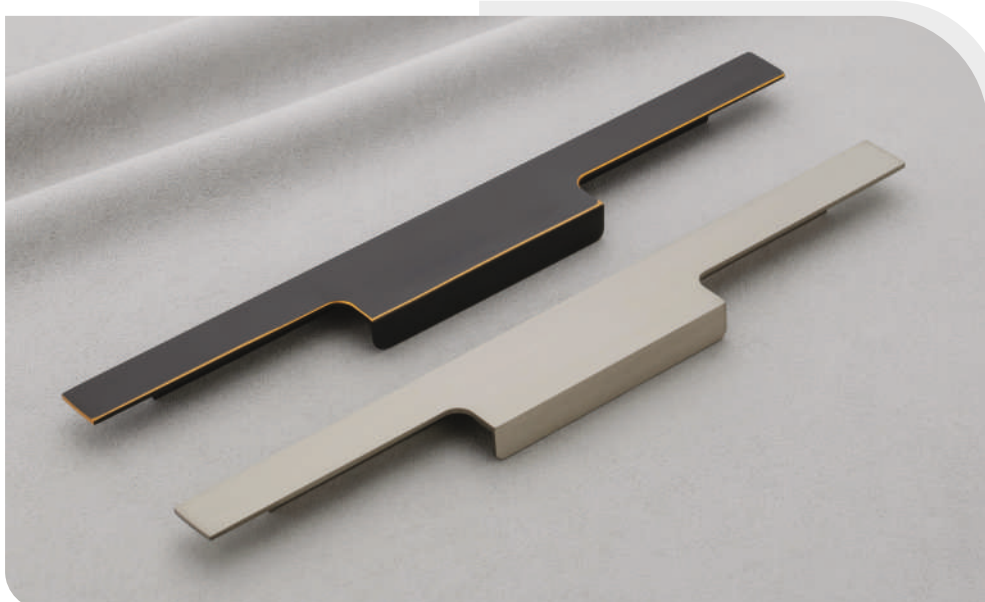

Model No.
SRPH-1003

Finish
Black/Gold, SS

Size in Inch
8", 12", 14", 16", 18", 20"
24", 28", 30", 32", 36"