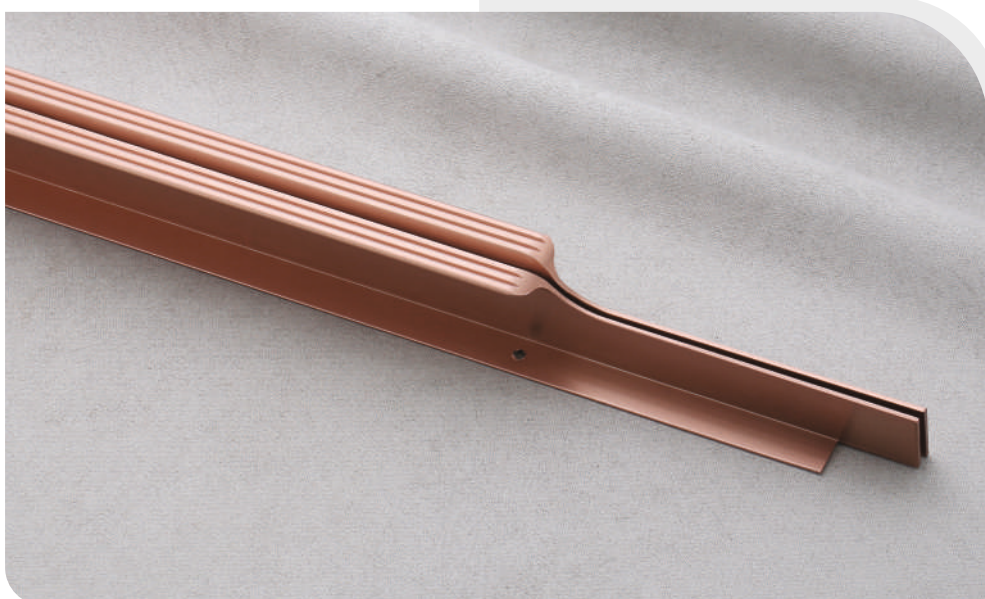

Model No.
SRPH-1006

Finish
Black

Size in Inch
4", 6", 8"

Profile Handle

Model No.
SRPH-1007

Finish
Black, Rose Gold

Size in Feet
8' Feet

Model No.
SRPH-1008

Finish
Black, Rose Gold

Size in Feet
8' Feet

Model No.
SRPH-1009

Finish
Glitter/Black, Glitter/Grey,
Glossy/Gold, Glossy/RG

Size in Inch
8", 10", 12", 14", 16", 18", 20"
24", 28", 32", 36"

Profile Handle

Model No.
SRPH-1010