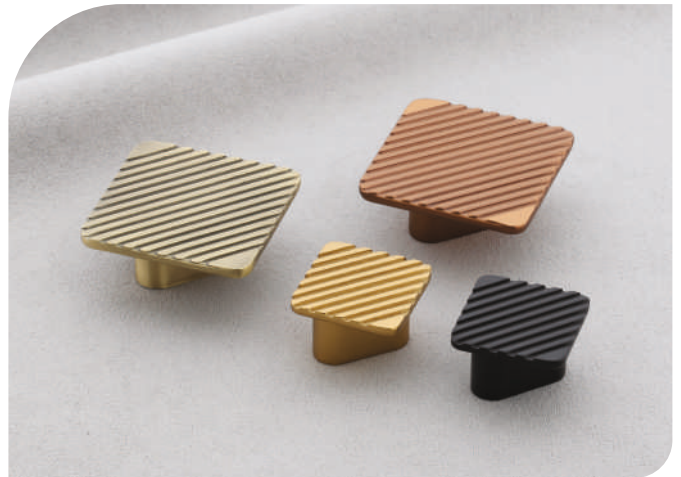

Model No. **668** | **Finish** : AB, Z-Black, Matt PVD Gold
Matt PVD RG
Size : Big, Small