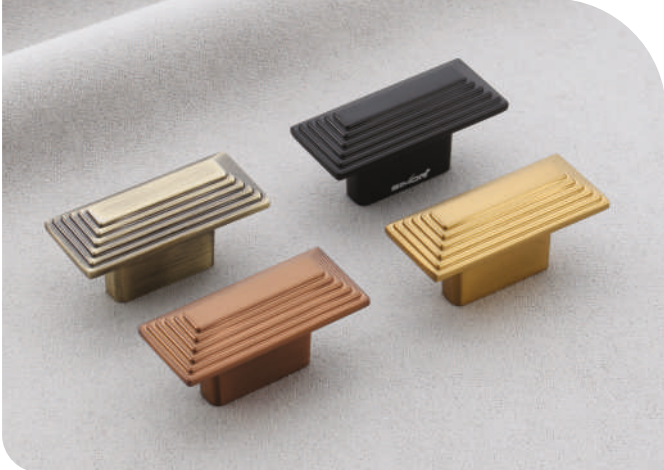

Model No. **663** | **Finish** : AB, Z-Black, Matt PVD Gold
Matt PVD RG
Size : Standard