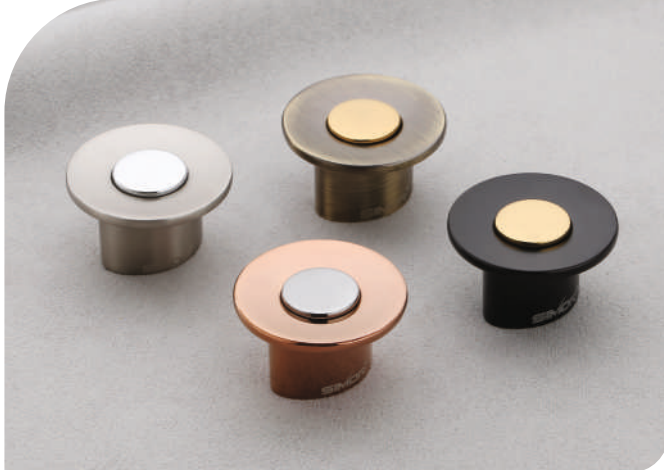

Model No. **628** | **Finish** : AB/PVD Gold, Black/PVD Gold
PVD RG/PVD Grey, SS/CP
Size : Standard