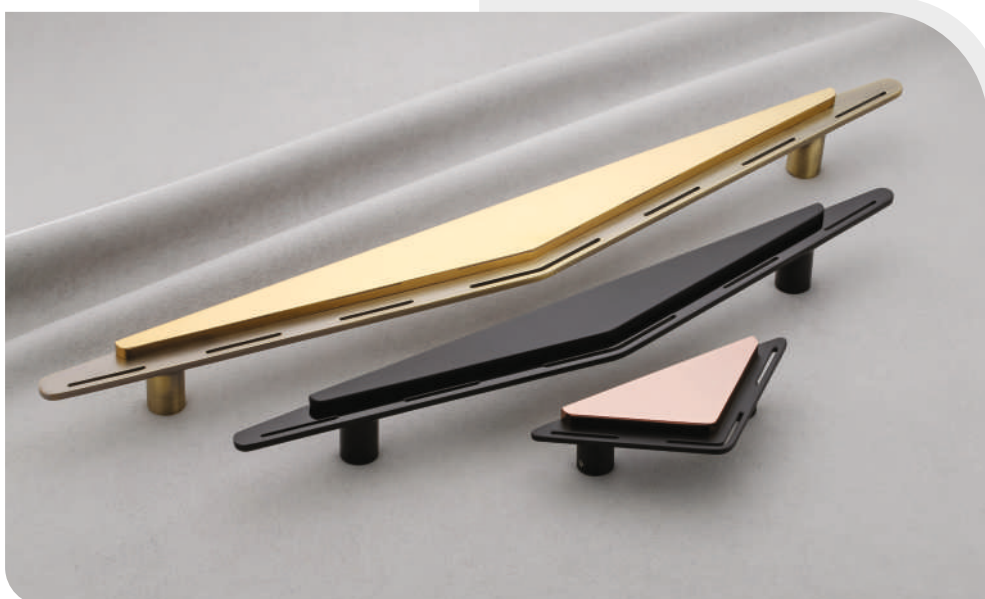

Model No.
9031

Finish
Black/M.Black,
M.Black/PVD RG,
AB/PVD Gold

Size in mm
96, 300, 450