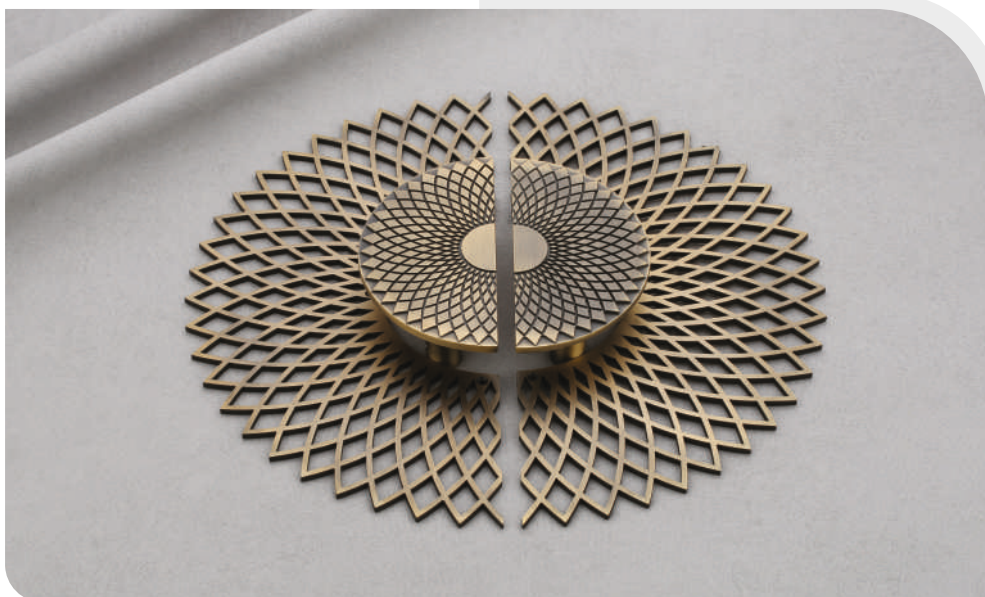

## Glass Door Handle

Model  
**Maharaja**

**Finish**  
AB

**Size in Inch**  
24" Set

**Size in Inch**  
6" Only Handle

Model  
**Rajwada**

**Finish**  
AB

**Size in Inch**  
14" Set, 24" Set  
36" Set