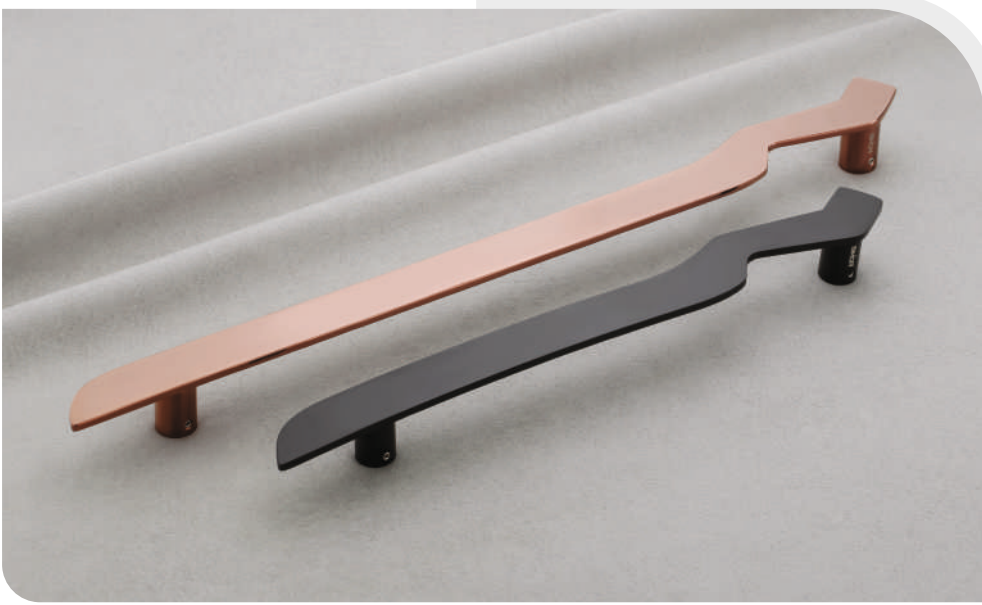

Glass Door Handle

Model No.
9036

Finish
Black, PVD RG

Size in mm
300, 450