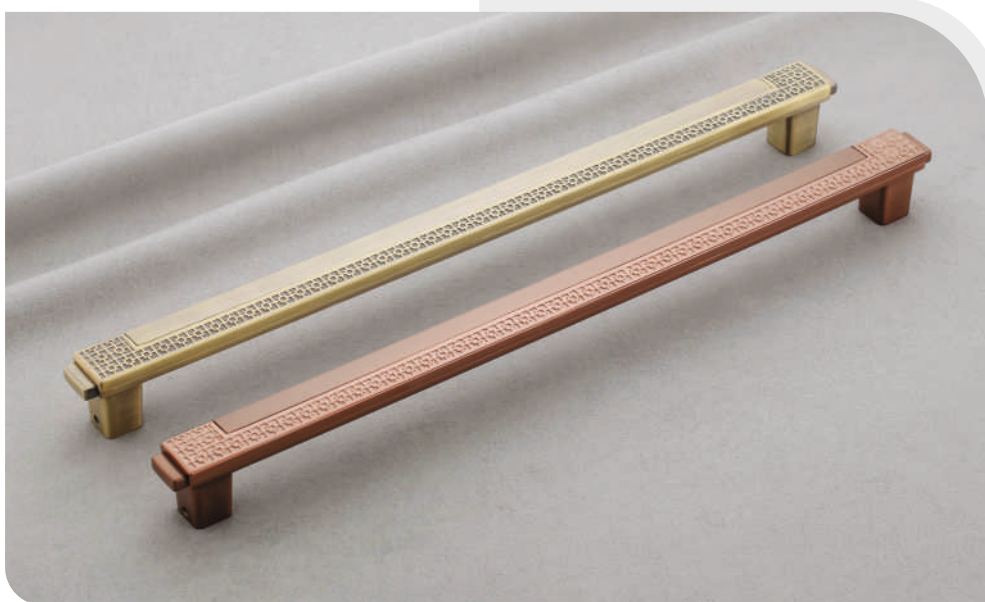

Model No.
9019

Finish
AB, PVD RG

Size in mm
450