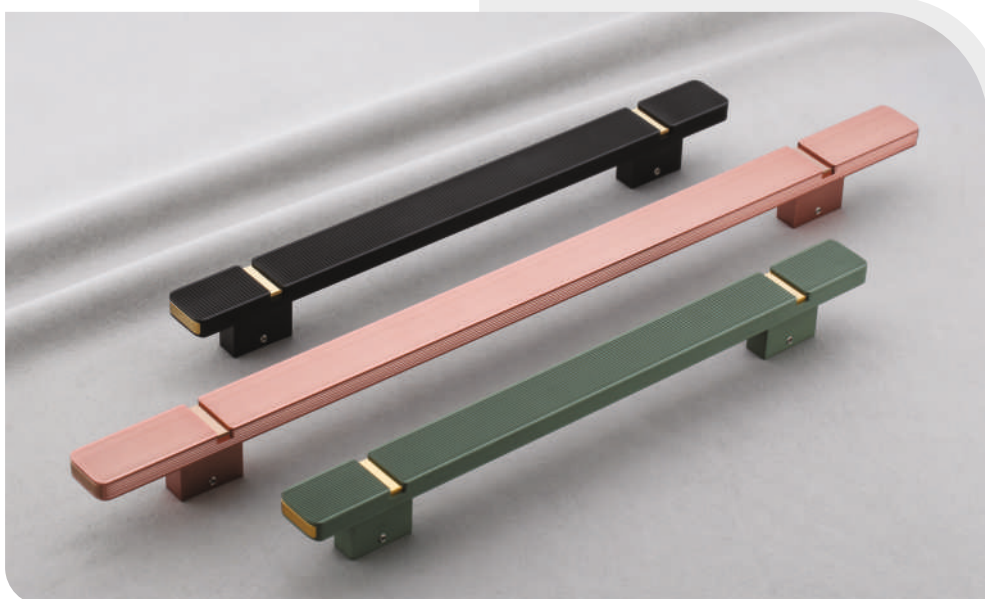

Model No.
9043

Finish
Black/PVD Gold
Green/PVD Gold
PVD RG/TT

Size in mm
300, 450