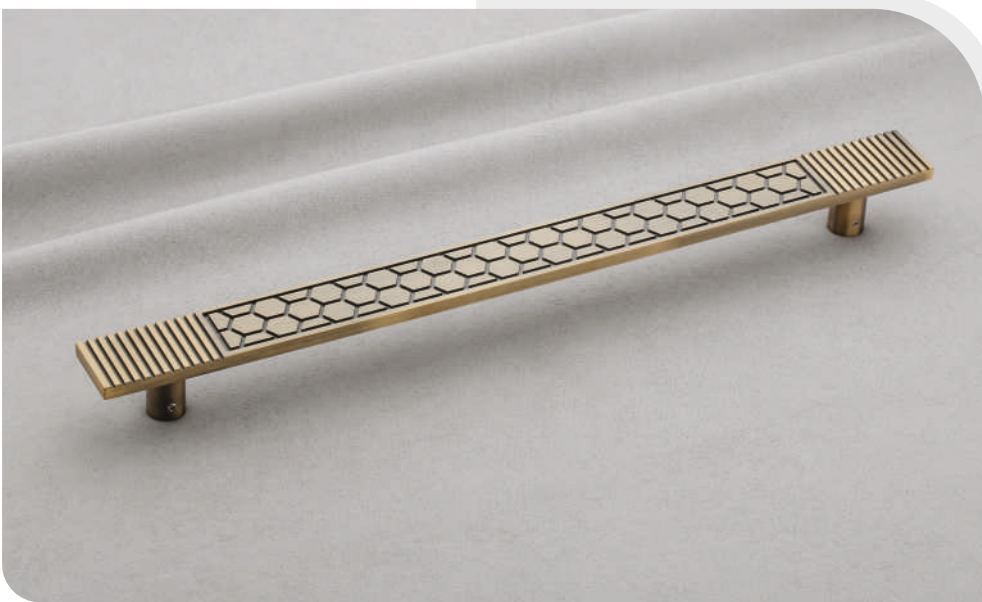

Glass Door Handle

Model No.
9010

Finish
Matt/AB

Size in inch
12", 18"