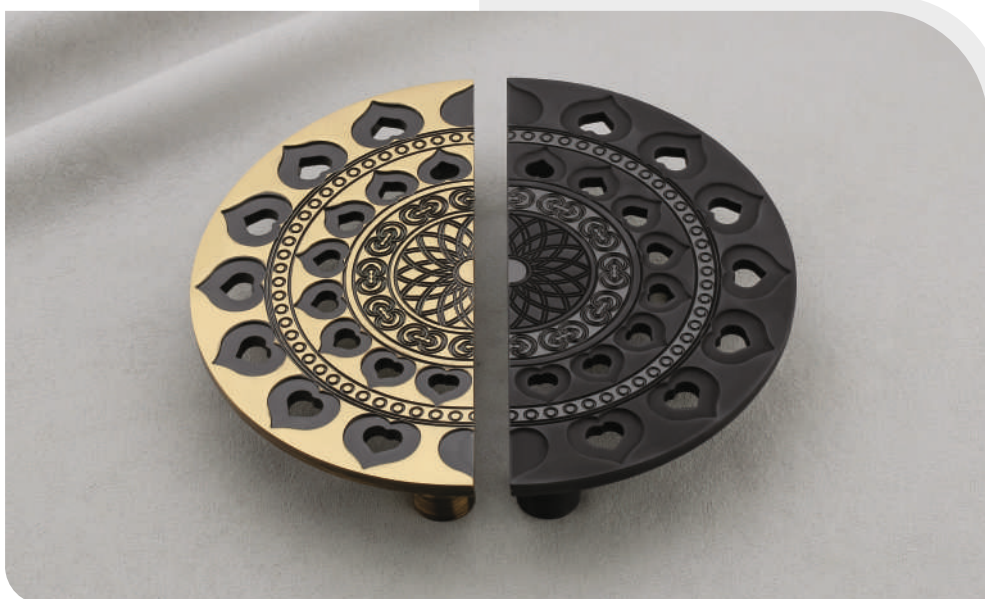

## Glass Door Handle

Model No.  
**9027** (Left & Right)

**Finish**  
AB, Black, PVD RG

**Size in inch**  
18"

Model No.  
**9028**

**Finish**  
AB, Black,  
PVD Gold, PVD RG

**Size in inch**  
18", 36"

Model No.  
**9029**