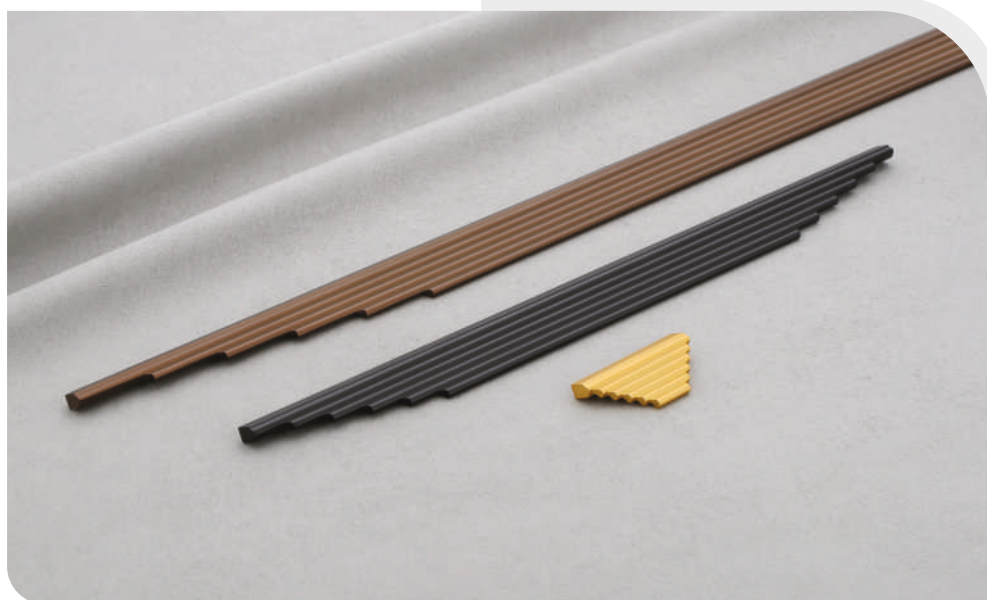

Cabinet Handle

Model No.
7022

Finish
Silk Black
Silk Gold
Silk RG

Size in Inch
3", 8", 18", 24", 36"