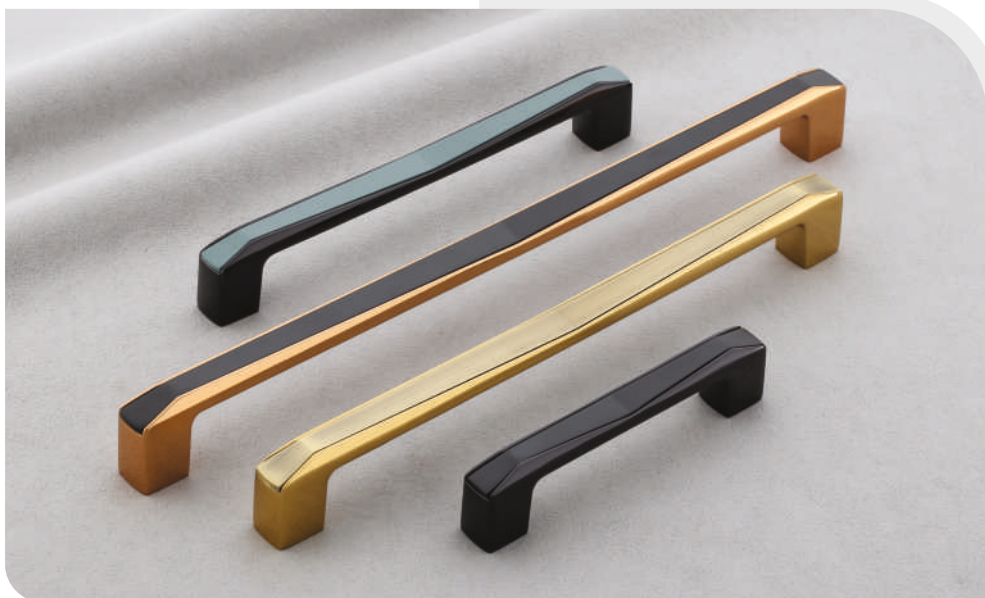

Model No.  
**828**

**Finish**  
AB, Black, RG

**Size in mm**  
Knob, 96, 160, 288, 450

Model No.  
**829**

**Finish**  
SS, Z-Black  
RG

**Size in mm**  
96, 128, 160, 224

Conceal & Cabinet Handle

Model No.  
**830**