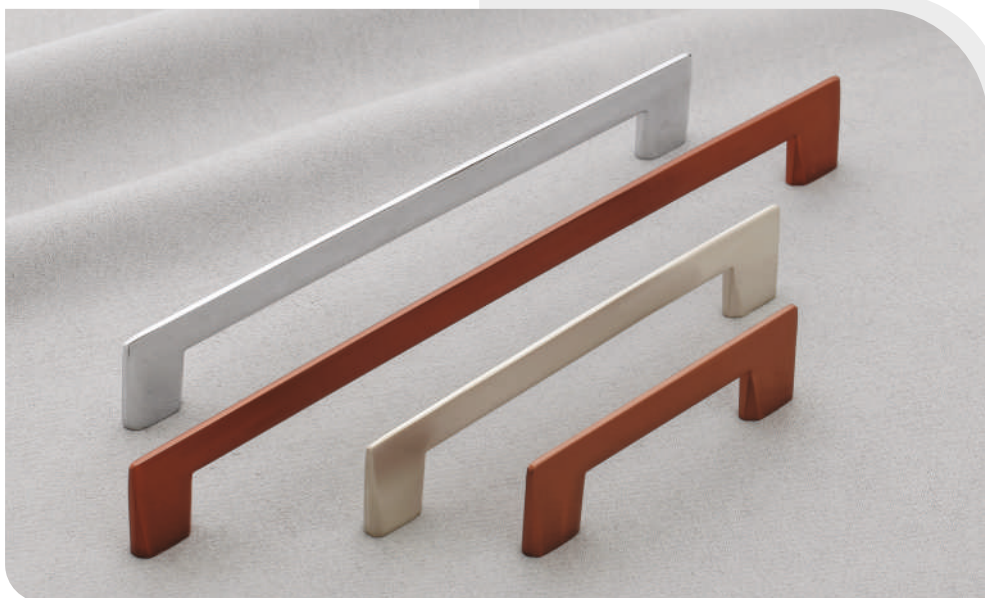

Cabinet Handle

Model No.
538

Finish
Chocolate, CP, SS

Size in mm
96, 160, 224, 288