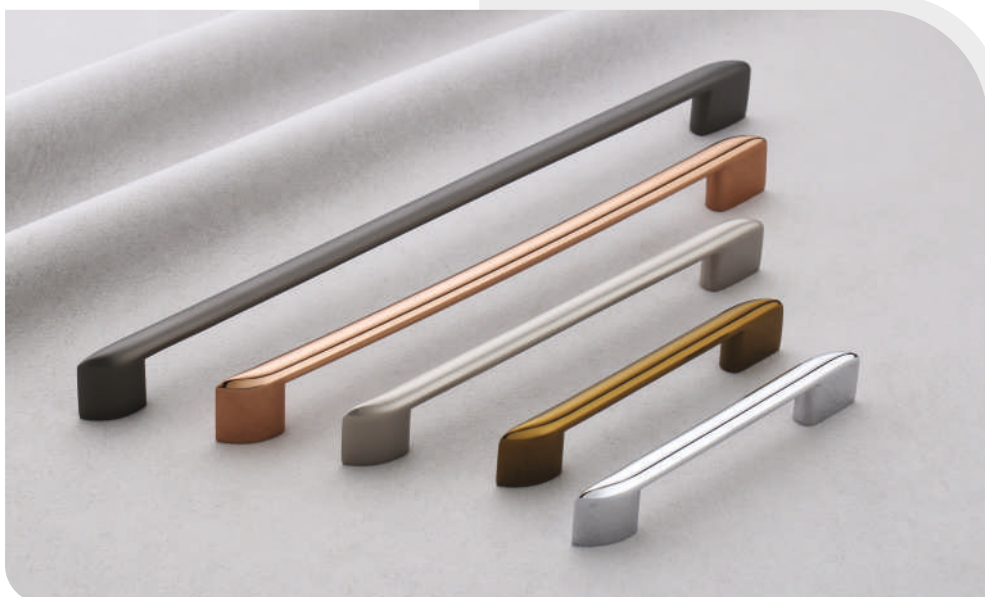

Model No.
550

Finish
Black, CP, Rose Gold, SS

Size in mm
96, 160, 224, 288