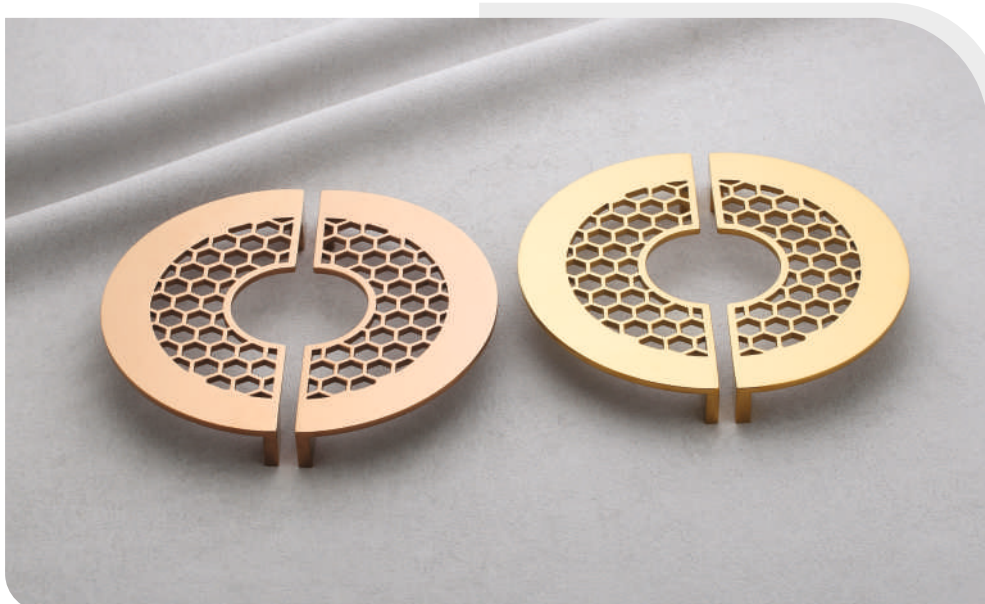

Model No.  
**817**

**Finish**  
PVD Gold, PVD Rose Gold

**Size in Inch**  
8"