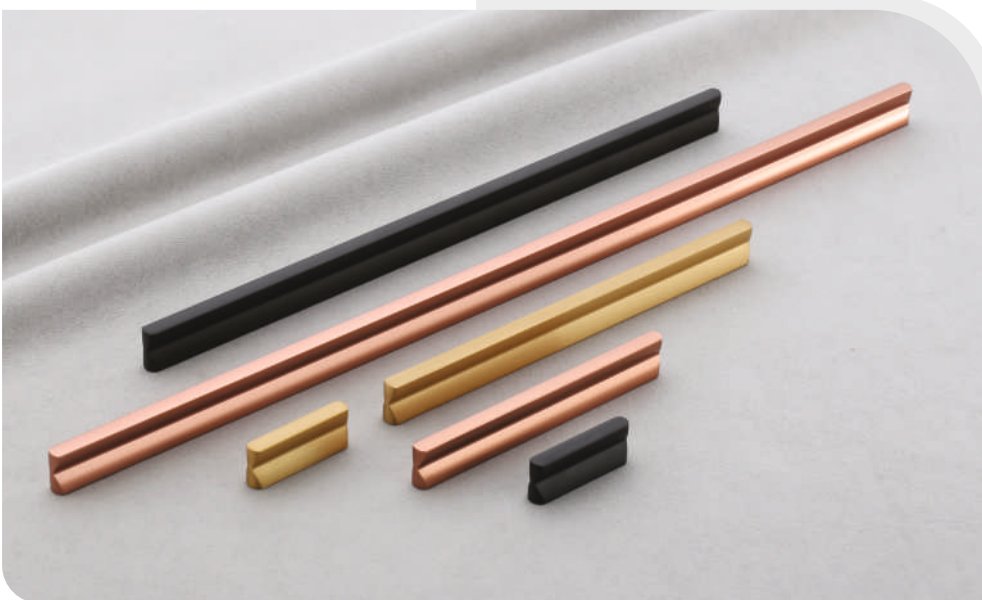

Model No.  
**828**

**Finish**  
AB, Black, RG

**Size in mm**  
Knob, 96, 160, 288, 450

Model No.  
**829**

**Finish**  
SS, Z-Black  
RG

**Size in mm**  
96, 128, 160, 224

Conceal & Cabinet Handle

Model No.  
**830**