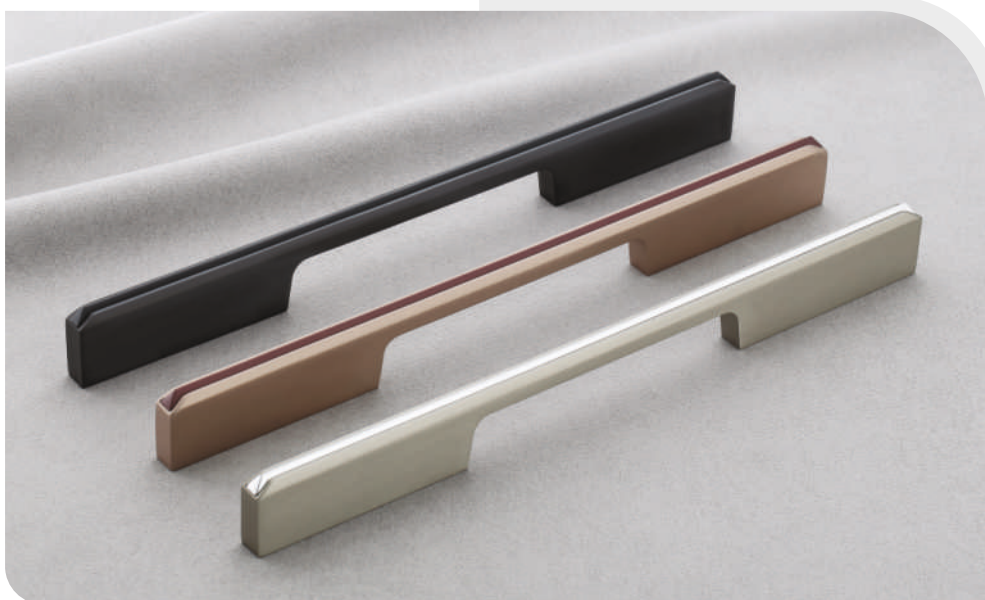

Cabinet Handle

Model No.
7007

Finish
SS/CP, Black/Grey
Choco/IP Satin

Size in mm
96, 160, 288, 450, 600, 900