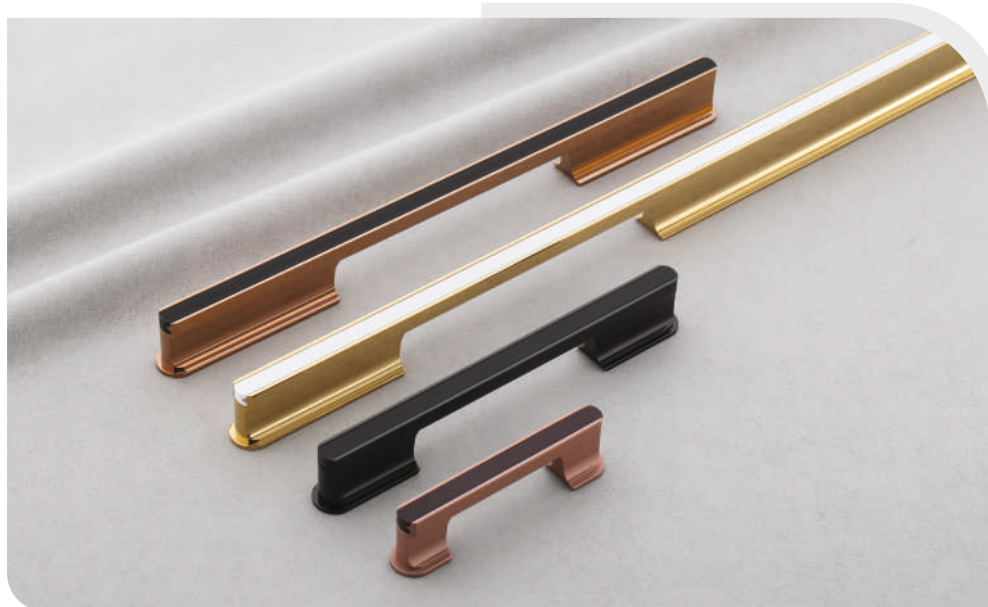

Cabinet Handle

Model No.
7031

Finish

Black/TT, Choco/IP Satin
PVD RG/Black,
PVD Gold/White

Size in mm

96, 160, 288, 450, 600, 900