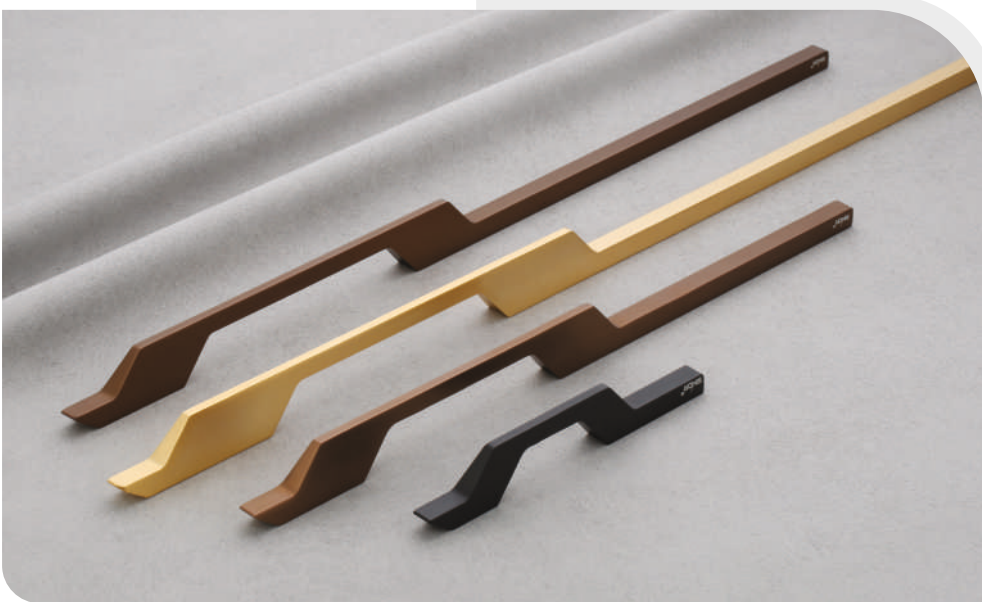

Model No.
7020

Finish
Silk Black
Silk Gold
Silk RG

Size in inch
8", 18", 24", 36"