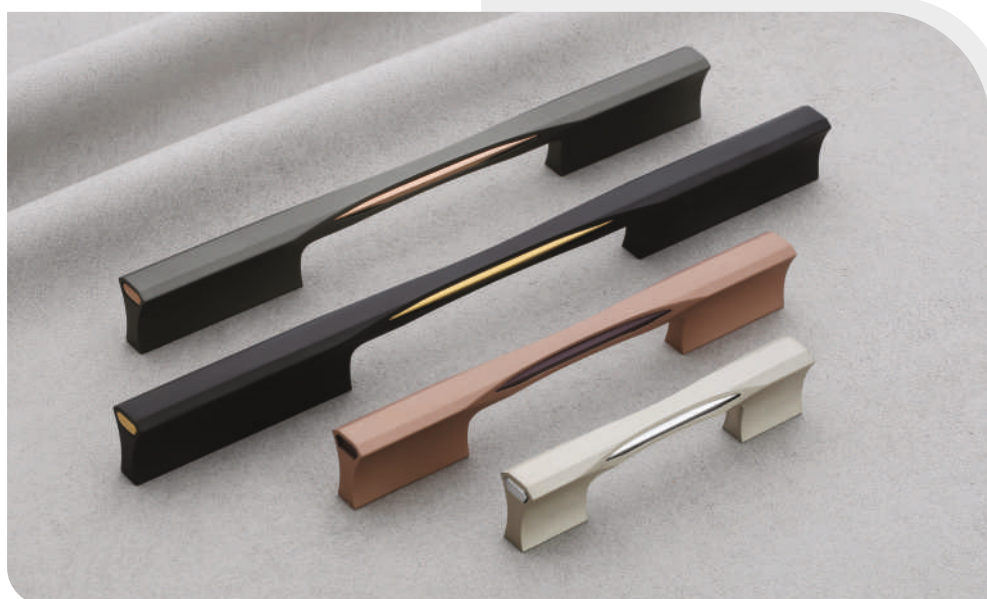

**Size in mm**  
160, 288

**Size in inch**  
36"

Material : Brass+Steel

Cabinet Handle

Material : Brass+Steel

Model No.  
**7025**

**Finish**  
 Black/PVD Gold  
 PVD RG

**Size in mm**  
 Knob, 160, 256, 950