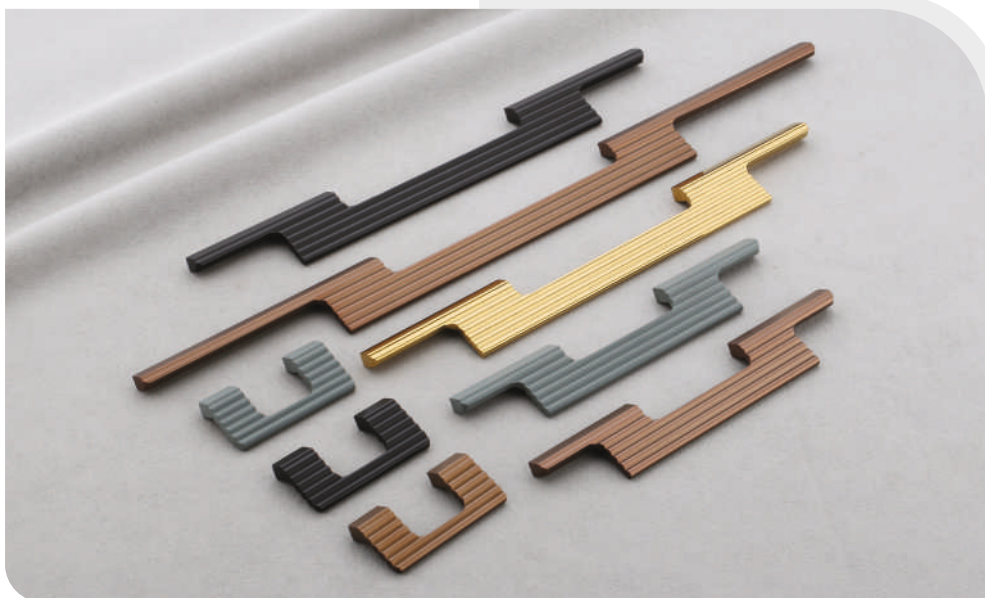

Cabinet Handle

Model No.
7028

Finish
Grey, Silk Black
Silk RG, PVD Gold

Size in Inch
Knob, 8", 12", 18, 24", 36"