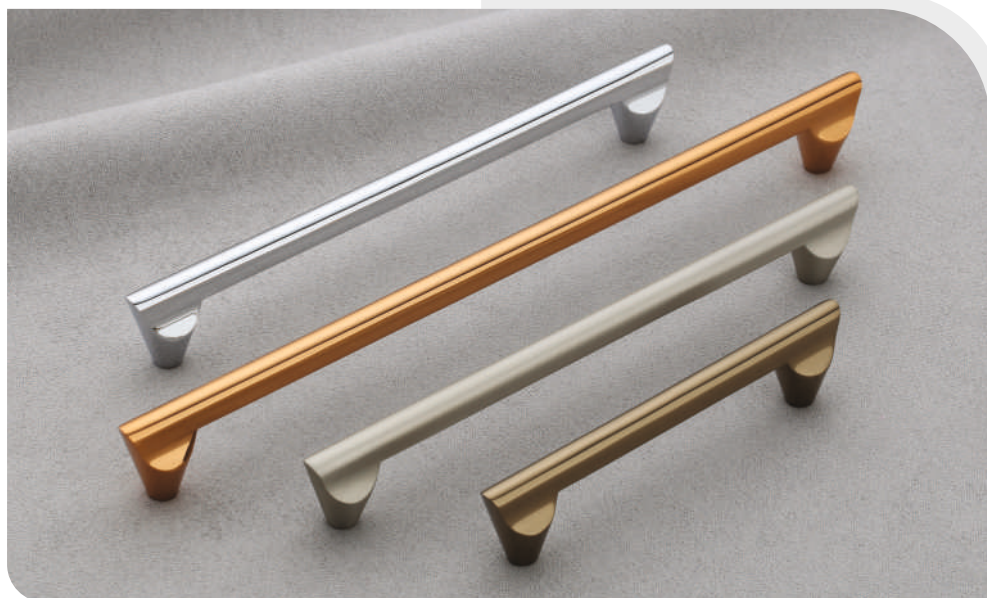

Cabinet Handle

Model No.

564

Finish

CP, Mery Gold, Rose Gold, SS

Size in mm

96, 160, 224, 288