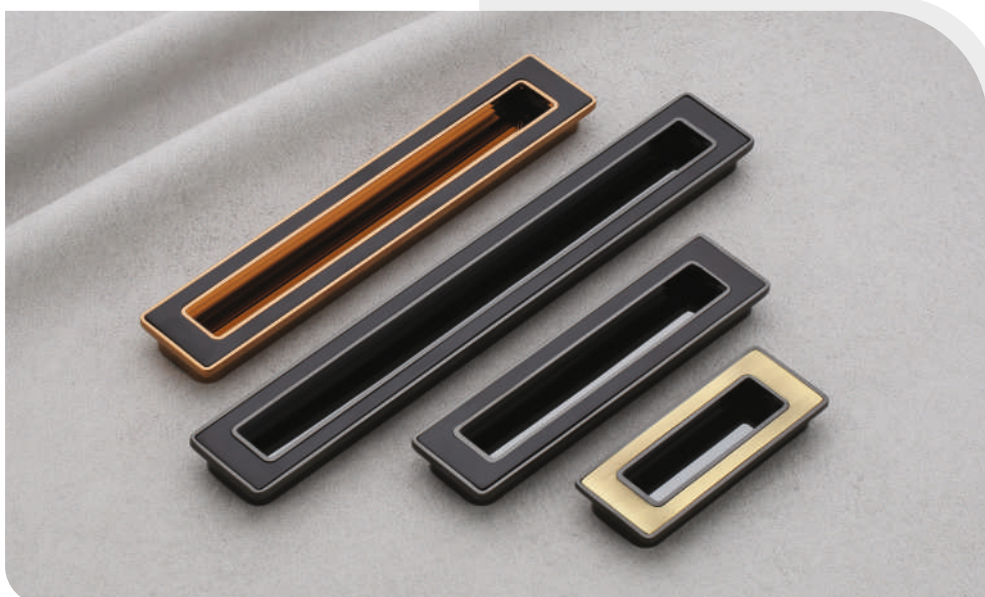

## Conceal Handle

Model No.  
**824**

**Finish**  
AB/Black  
PVD Black/Black  
PVD RG/Black

**Size in mm**  
96, 160, 224

Model No.  
**825**

**Finish**  
Z-Black  
Matt PVD Gold  
Matt PVD RG

**Size in mm**  
96, 160, 224, 288