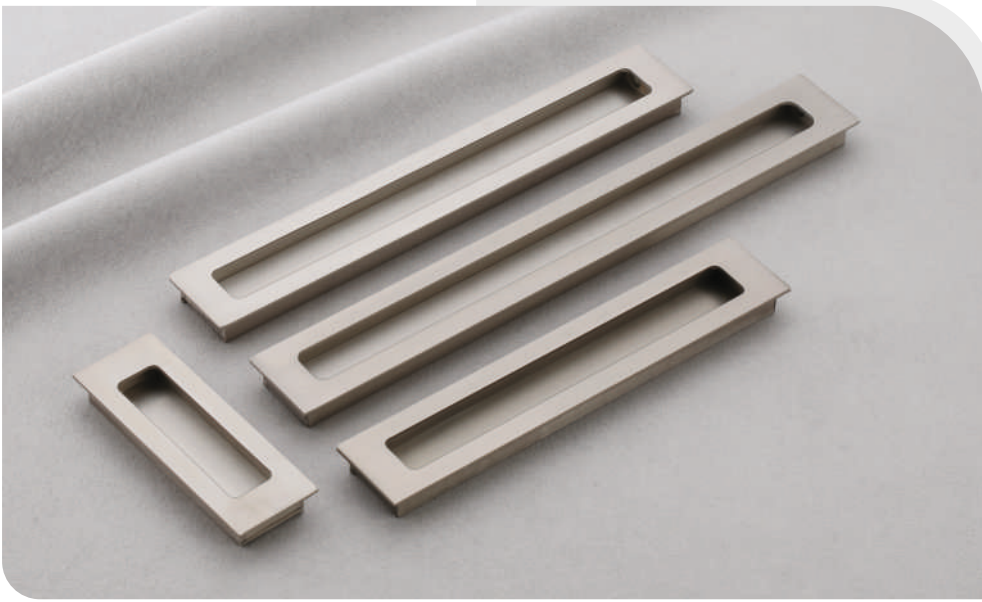

Conceal & Cabinet Handle

Model No.
543

Finish
SS

Size in mm
96, 160, 224, 288