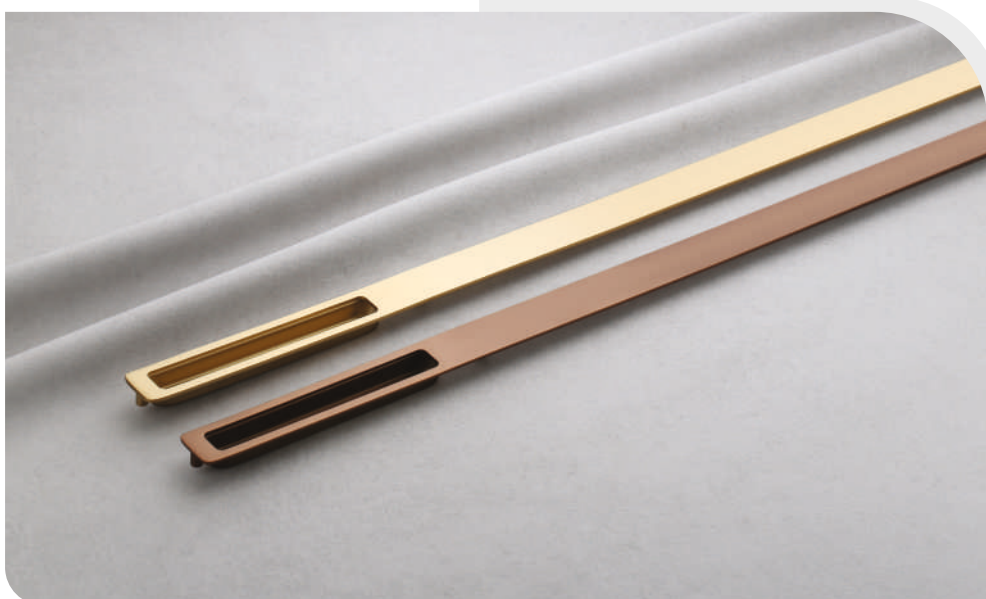

Model No.
7011

Finish
Black, SS, PVD Gold
PVD M.RG

Size in mm
900