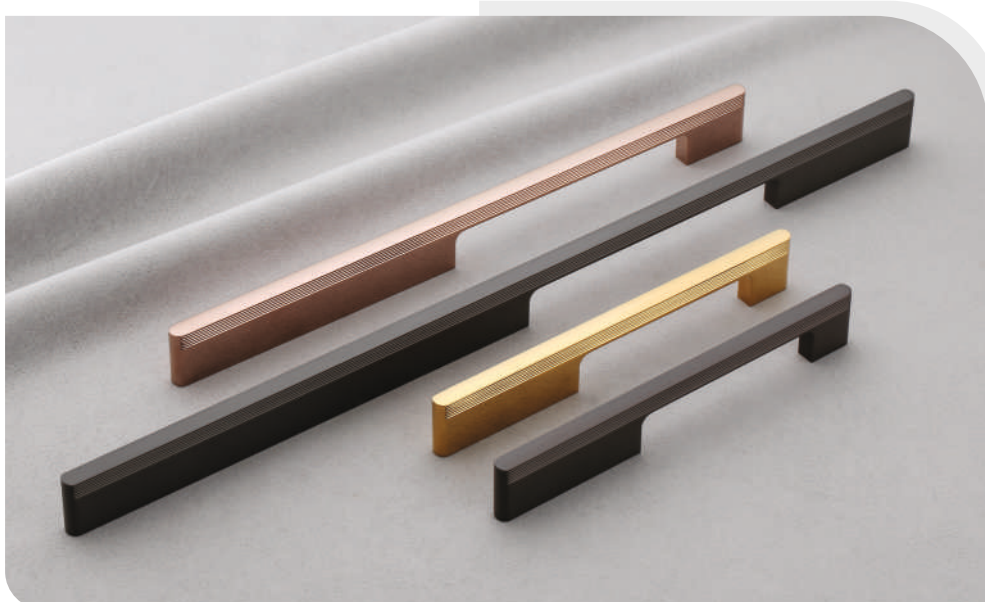

Model No.
7015

Finish
Black, Grey, PVD Gold, PVD RG

Size in mm
160, 288, 450, 900