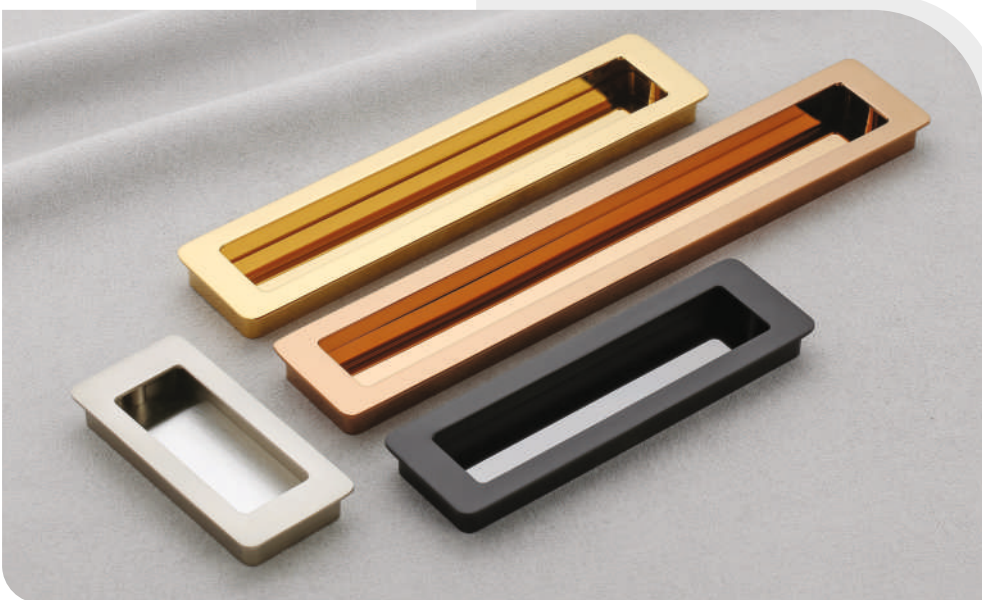

Model No.
810

Finish
Z-Black, SS, PVD Gold
PVD Rose Gold

Size in mm
96, 160, 224, 288