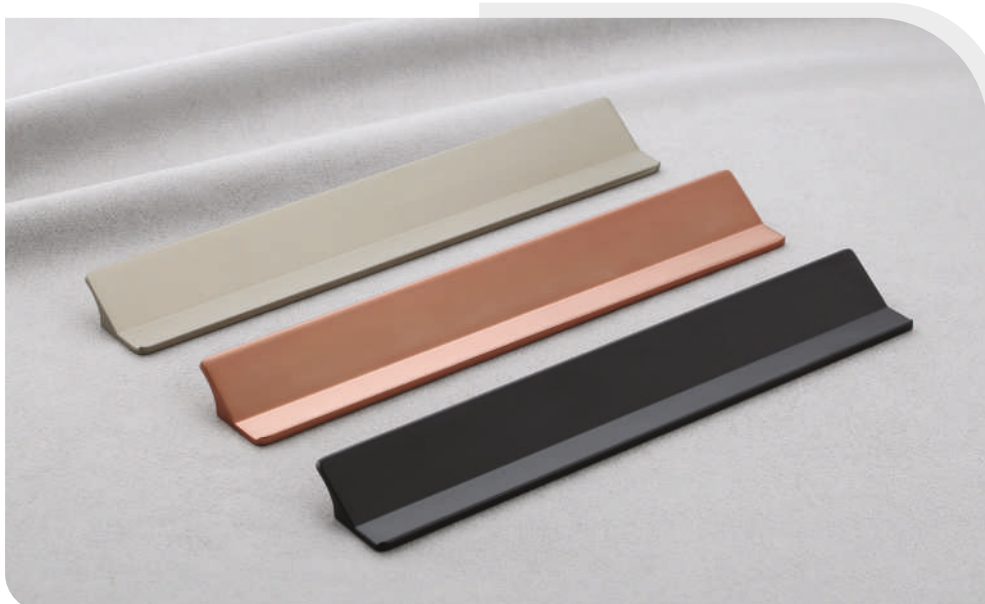

## Cabinet Handle

Model No.  
**7007**

**Finish**  
SS/CP, Black/Grey  
Choco/IP Satin

**Size in mm**  
96, 160, 288, 450, 600, 900

Model No.  
**7008**

**Finish**  
Grey, PVD Gold  
PVD Rose Gold

**Size in mm**  
128, 320, 600, 900