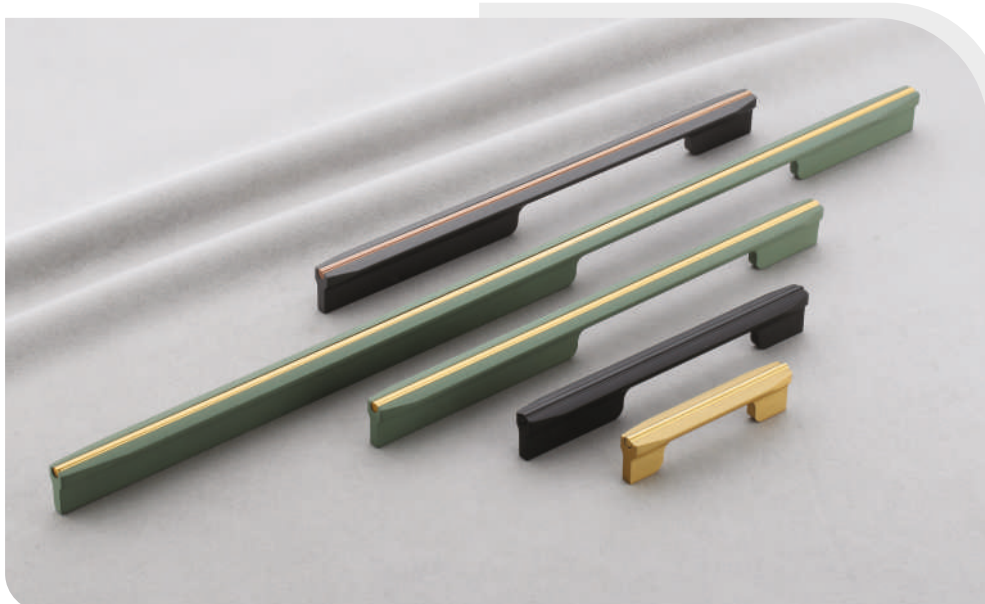

Model No.
7030

Finish
AB/PVD Gold
Black/TT
Green/Gold
Grey/PVD RG

Size in mm
96, 160, 288, 600, 900