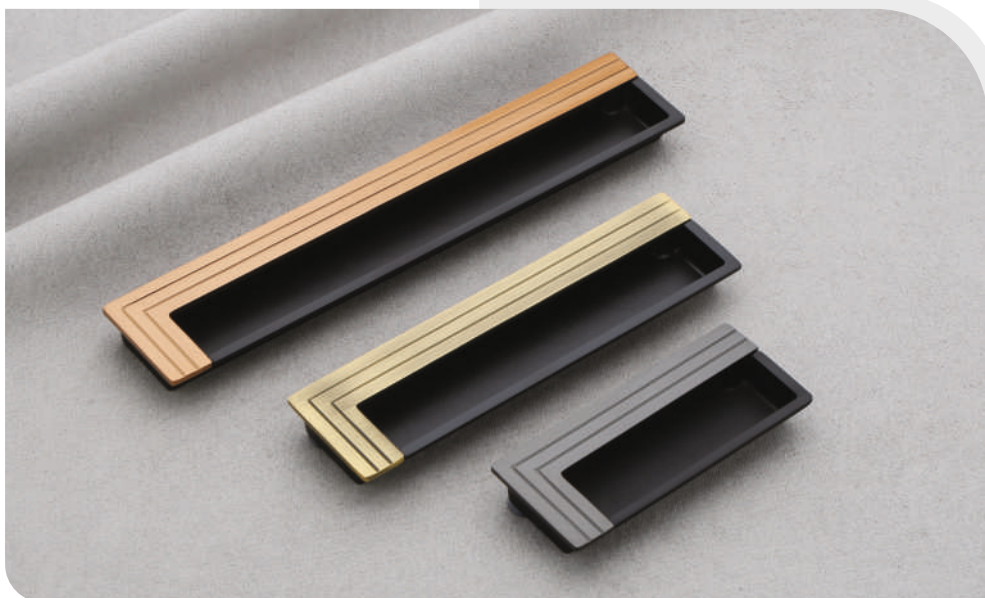

Conceal Handle

Model No.
824

Finish
AB/Black
PVD Black/Black
PVD RG/Black

Size in mm
96, 160, 224