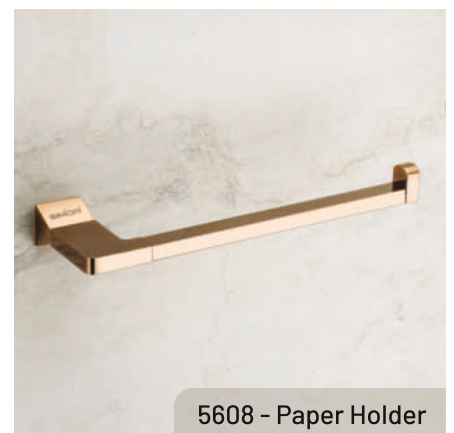

5606 - Towel Rack-24"

5609 - Double Soap Dish

5608 - Paper Holder