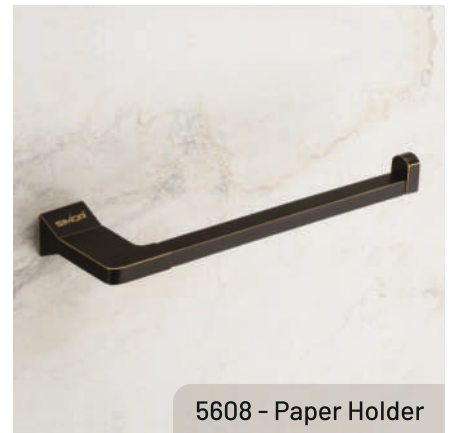

5606 - Towel Rack-24"

5609 - Double Soap Dish

5608 - Paper Holder