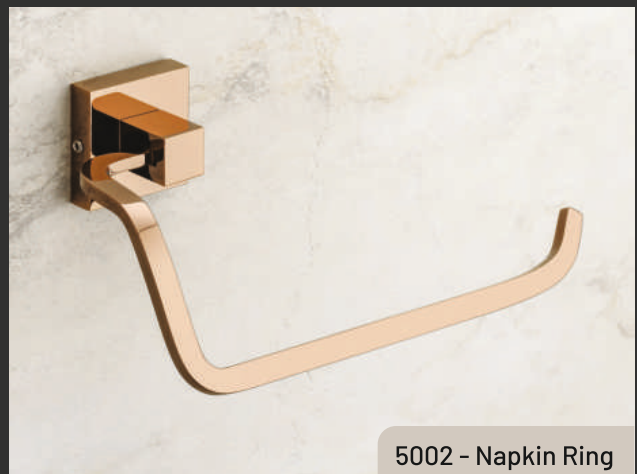

5010 - Tumbler + Soap Dish

5002 - Napkin Ring