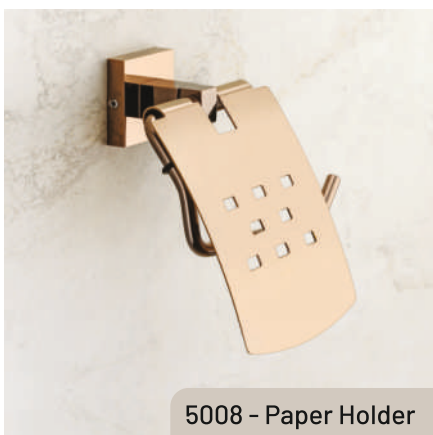

# 5000 PVD ROSE GOLD SERIES

5005 - Towel Rod-24"

5001 - Soap Dish

5003 - Tumbler Holder

5004 - Robe Hook

5007 - Liquid Dispenser

Liquid Dispenser With Stand

5006 - Towel Rack-24"