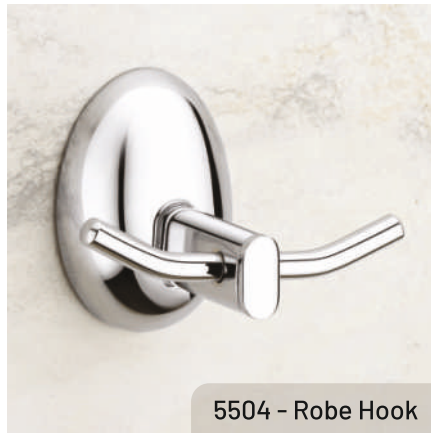

# 5500

CHROME  
SERIES

5510 - Tumbler + Soap Dish

5502 - Napkin Ring

# 5500 CHROME SERIES

5505 - Towel Rod-24"

5501 - Soap Dish

5503 - Tumbler Holder

5504 - Robe Hook

5507 - Liquid Dispenser

5508 - Paper Holder

5506 - Towel Rack-24"

5509 - Double Soap Dish

5511 - Glass Soap Dish

5512 - Glass Tumbler Holder