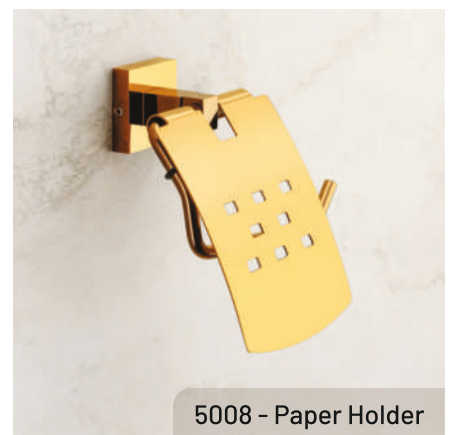

5006 - Towel Rack-24"

5009 - Double Soap Dish

5008 - Paper Holder