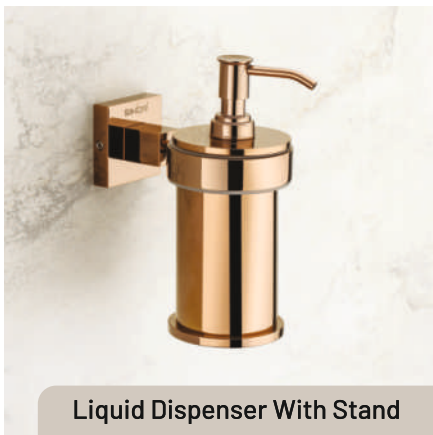

# 5000 PVD ROSE GOLD SERIES

5005 - Towel Rod-24"

5001 - Soap Dish

5003 - Tumbler Holder

5004 - Robe Hook

5007 - Liquid Dispenser

Liquid Dispenser With Stand

5006 - Towel Rack-24"