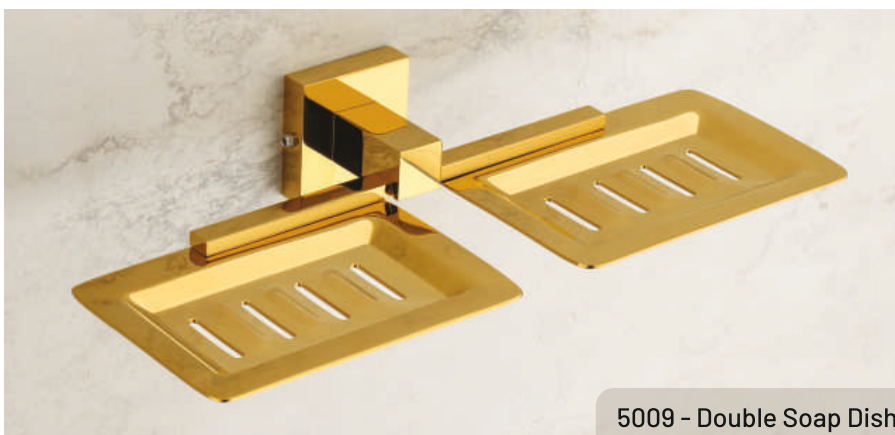

# 5000 PVD GOLD SERIES

5005 - Towel Rod-24"

5001 - Soap Dish

5003 - Tumbler Holder

5004 - Robe Hook

5007 - Liquid Dispenser

Liquid Dispenser With Stand

5006 - Towel Rack-24"

5009 - Double Soap Dish

5008 - Paper Holder