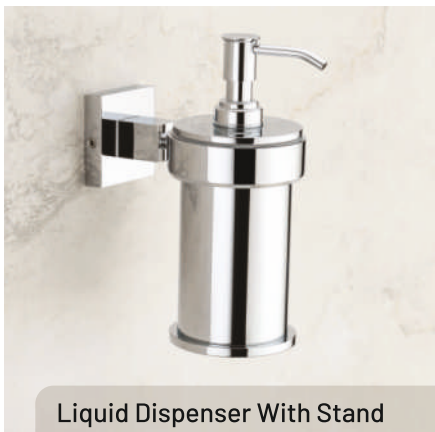

# 5000 CHROME SERIES

5006 - Towel Rack-24"

5001 - Soap Dish

5003 - Tumbler Holder

5004 - Robe Hook

5007 - Liquid Dispenser

Liquid Dispenser With Stand

5008 - Paper Holder