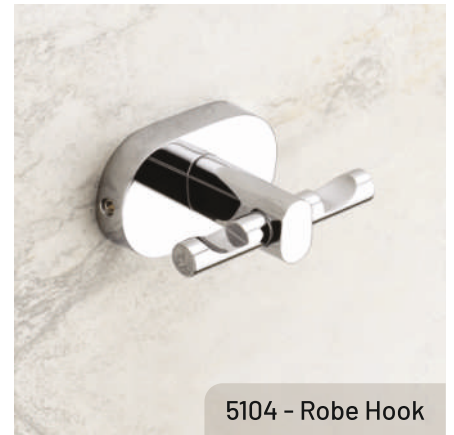

# 5100 CHROME SERIES

**SIMOR**<sup>®</sup>  
HARDWARE FITTINGS

5103 - Tumbler Holder

5105 - Towel Rod-24"

5106 - Towel Rack-24"

5104 - Robe Hook

5107 - Liquid Dispenser

5109 - Double Soap Dish