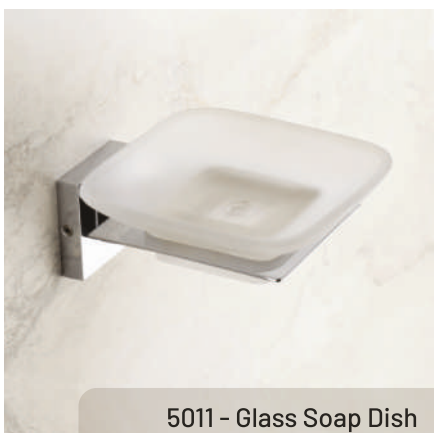

Liquid Dispenser With Stand

5011 - Glass Soap Dish