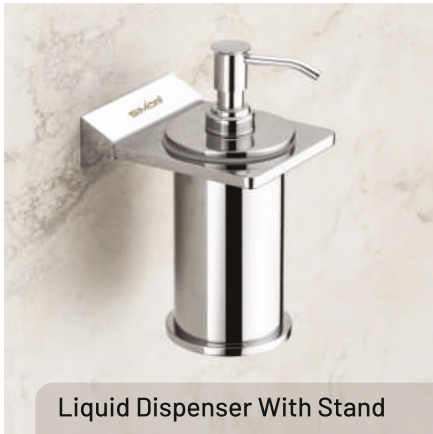

# 5600 CHROME SERIES

5605 - Towel Rod-24"

5601 - Soap Dish

5603 - Tumbler Holder

5604 - Robe Hook

5607 - Liquid Dispenser

Liquid Dispenser With Stand

5606 - Towel Rack-24"