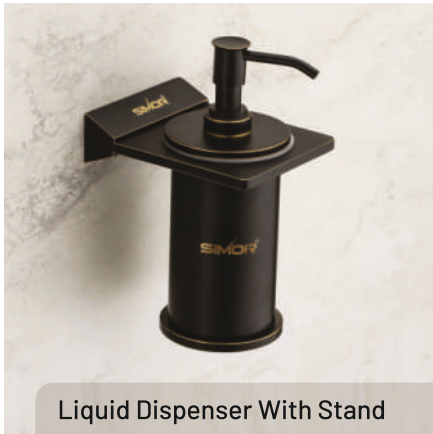

# 5600 JET BLACK GOLD SERIES

5605 - Towel Rod-24"

5601 - Soap Dish

5603 - Tumbler Holder

5604 - Robe Hook

5607 - Liquid Dispenser

Liquid Dispenser With Stand

5606 - Towel Rack-24"