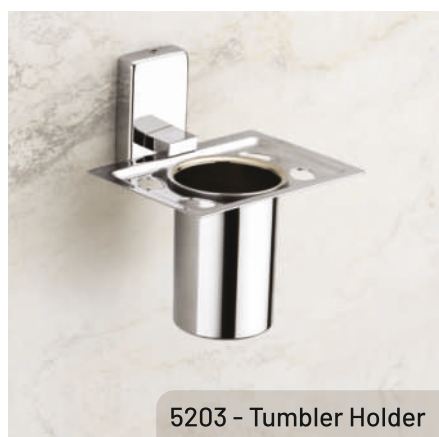

5110 - Tumbler Holder + Soap Dish

5108 - Paper Holder

# 5200 CHROME SERIES

5210 - Tumbler + Soap Dish

5202 - Napkin Ring

# 5200 CHROME SERIES

5205 - Towel Rod-24"

5201 - Soap Dish

5203 - Tumbler Holder

5204 - Robe Hook

5207 - Liquid Dispenser

5206 - Towel Rack-24"

5208 - Paper Holder