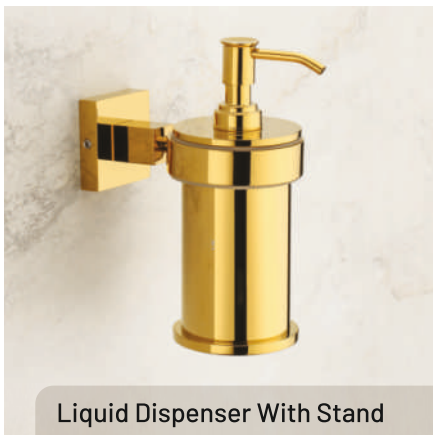

# 5000 PVD GOLD SERIES

5005 - Towel Rod-24"

5001 - Soap Dish

5003 - Tumbler Holder

5004 - Robe Hook

5007 - Liquid Dispenser

Liquid Dispenser With Stand

5006 - Towel Rack-24"