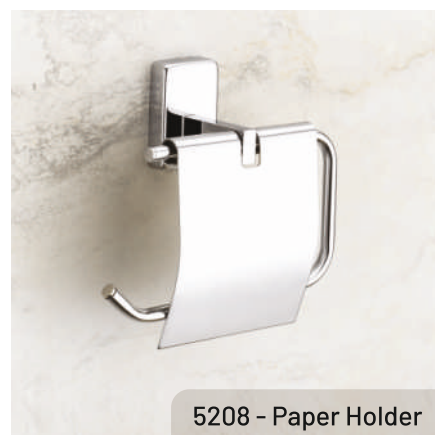

# 5200 CHROME SERIES

5205 - Towel Rod-24"

5201 - Soap Dish

5203 - Tumbler Holder

5204 - Robe Hook

5207 - Liquid Dispenser

5206 - Towel Rack-24"

5208 - Paper Holder