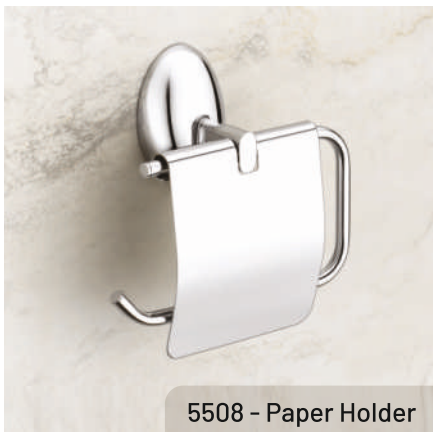

# 5500 CHROME SERIES

5505 - Towel Rod-24"

5501 - Soap Dish

5503 - Tumbler Holder

5504 - Robe Hook

5507 - Liquid Dispenser

5508 - Paper Holder

5506 - Towel Rack-24"

5509 - Double Soap Dish

5511 - Glass Soap Dish

5512 - Glass Tumbler Holder