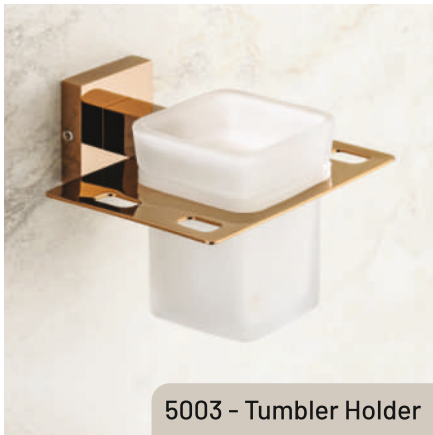

# 5000 PVD ROSE GOLD SERIES

5005 - Towel Rod-24"

5001 - Soap Dish

5003 - Tumbler Holder

5004 - Robe Hook

5007 - Liquid Dispenser

Liquid Dispenser With Stand

5006 - Towel Rack-24"