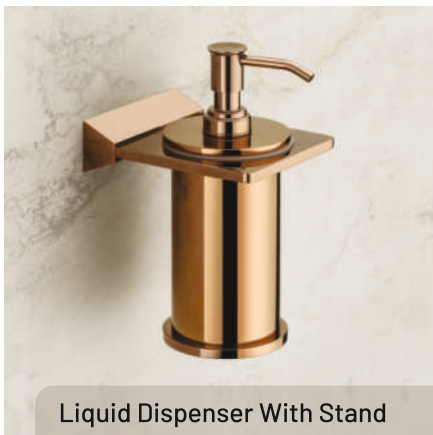

# 5600 PVD ROSE GOLD SERIES

5605 - Towel Rod-24"

5601 - Soap Dish

5603 - Tumbler Holder

5604 - Robe Hook

5607 - Liquid Dispenser

Liquid Dispenser With Stand

5606 - Towel Rack-24"