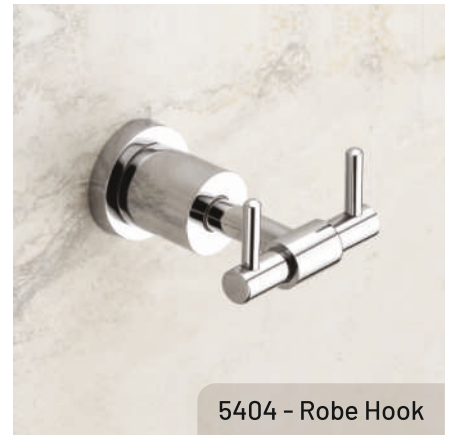

# 5400 CHROME SERIES

5403 - Tumbler Holder

5405 - Towel Rod-24"

5406 - Towel Rack-24"

5404 - Robe Hook

5407 - Liquid Dispenser

5409 - Double Soap Dish

5410 - Tumbler Holder + Soap Dish