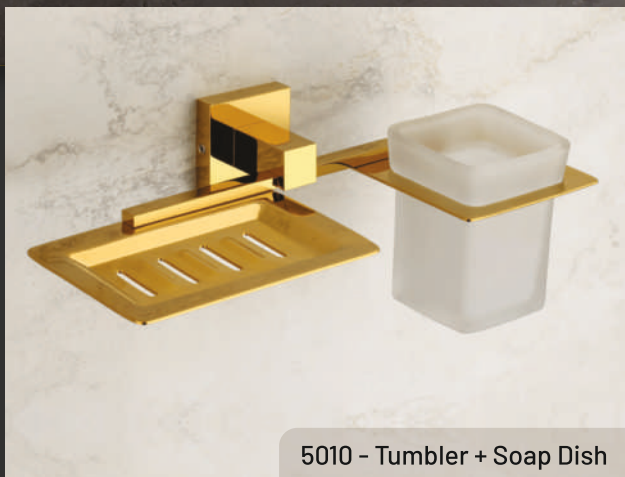

5000 PVD GOLD SERIES

5010 - Tumbler + Soap Dish