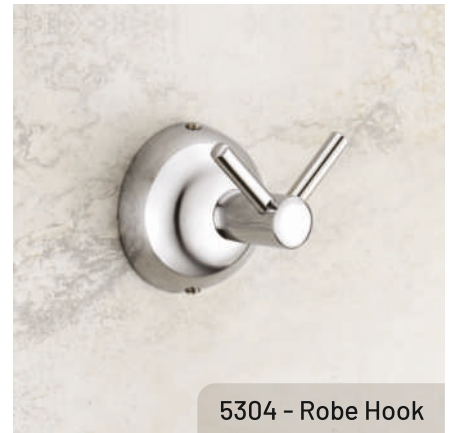

# 5300 CHROME SERIES

5303 - Tumbler Holder

5305 - Towel Rod-24"

5306 - Towel Rack-24"

5304 - Robe Hook

5307 - Liquid Dispenser

5309 - Double Soap Dish

5310 - Tumbler Holder + Soap Dish