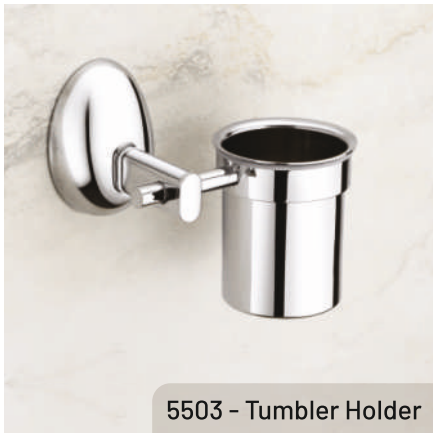

# 5400 CHROME SERIES

5403 - Tumbler Holder

5405 - Towel Rod-24"

5406 - Towel Rack-24"

5404 - Robe Hook

5407 - Liquid Dispenser

5409 - Double Soap Dish

5410 - Tumbler Holder + Soap Dish

# 5500

CHROME  
SERIES

5510 - Tumbler + Soap Dish

5502 - Napkin Ring

# 5500 CHROME SERIES

5505 - Towel Rod-24"

5501 - Soap Dish

5503 - Tumbler Holder

5504 - Robe Hook

5507 - Liquid Dispenser

5508 - Paper Holder

5506 - Towel Rack-24"