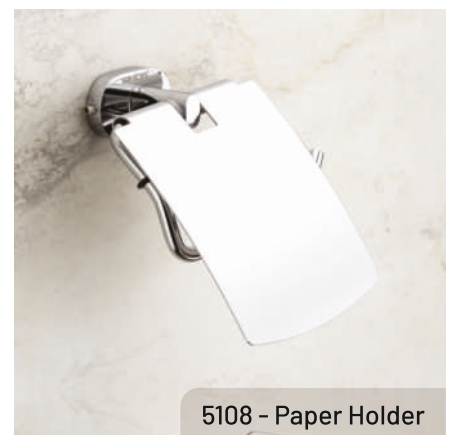

5109 - Double Soap Dish

5110 - Tumbler Holder + Soap Dish

5108 - Paper Holder