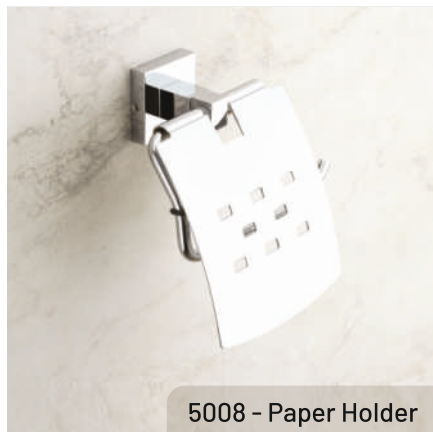

# 5000 CHROME SERIES

5006 - Towel Rack-24"

5001 - Soap Dish

5003 - Tumbler Holder

5004 - Robe Hook

5007 - Liquid Dispenser

Liquid Dispenser With Stand

5008 - Paper Holder