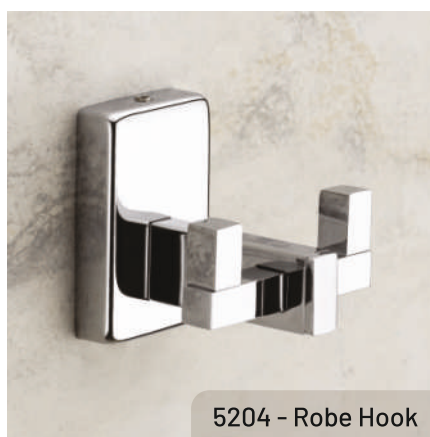

# 5200 CHROME SERIES

5205 - Towel Rod-24"

5201 - Soap Dish

5203 - Tumbler Holder

5204 - Robe Hook

5207 - Liquid Dispenser

5206 - Towel Rack-24"

5208 - Paper Holder